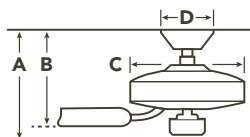

FAN FEATURES

- Mounting Slope – Pitch** 30° or 7/12
- Lead Wire** 78"
- cUL Listed** Indoor
- Hanging Weight** 20.2 lbs.
- Body Material** Steel
- Warranty** Limited Lifetime

MOTOR FEATURES

- Motor Size/Type** 188mm X 20mm, AC
- Amps** 0.71 on High
- RPM** 191 on High
- Energy Star®** No

HANGING MEASUREMENTS

WITH 4.50" DOWNROD			
Fixture Drop (from ceiling)	Blade Drop (from ceiling)	Housing (width)	Ceiling Canopy (width)
A: 13.75"	B: 11.00"	C: 5.50"	D: 5.75"

AIR PERFORMANCE		
AIRFLOW Cubic Ft. Per Minute on High	POWER USAGE Watts on High (Excludes Lights)	AIRFLOW EFFICIENCY Cubic Ft. Per Minute Per Watt
6258	82	76