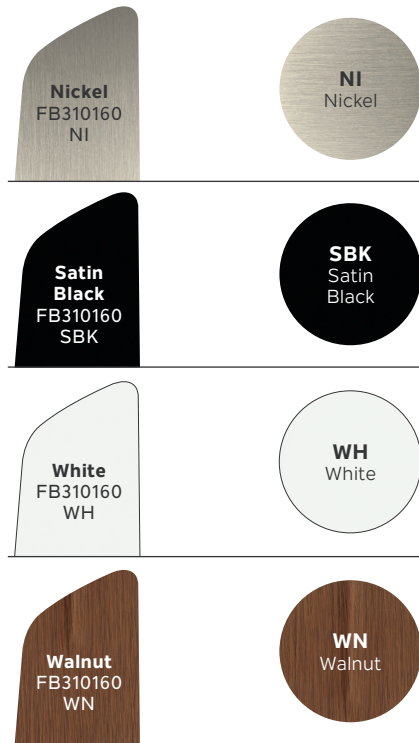

370006 (Shown)

METAL CAPS

Includes a metal fixture cap for non-light use.

OPTIONAL HANGER SYSTEM

Downrod Kit
337060 NI, SBK, WH (shown), WH

BLADE SPECS

Blade Finish & Part Number (Side 1) **Fan Finish (Reversible)**

HANGING MEASUREMENTS

FLUSH MOUNT

Fixture Drop (from ceiling)	Blade Drop (from ceiling)	Housing (width)	Ceiling Canopy (width)
A: 11.50"	B: 9.00"	C: 10.00"	D: 8.00"

OPTIONAL HANGER SYSTEM

Fixture Drop (from ceiling)	Blade Drop (from ceiling)	Housing (width)	Ceiling Canopy (width)
A: 14.50"	B: 11.00"	C: 10.00"	D: 8.00"