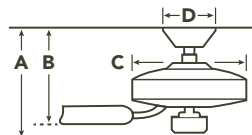

370006 (Shown)

METAL CAPS

Includes a metal fixture cap for non-light use.

OPTIONAL HANGER SYSTEM

Downrod Kit
337060 NI, SBK, WH (shown), WH

BLADE SPECS

Blade Finish & Part Number (Side 1) **Fan Finish (Reversible)**

HANGING MEASUREMENTS

FLUSH MOUNT

Fixture Drop (from ceiling)	Blade Drop (from ceiling)	Housing (width)	Ceiling Canopy (width)
A: 11.50"	B: 9.00"	C: 10.00"	D: 8.00"

OPTIONAL HANGER SYSTEM

Fixture Drop (from ceiling)	Blade Drop (from ceiling)	Housing (width)	Ceiling Canopy (width)
A: 14.50"	B: 11.00"	C: 10.00"	D: 8.00"