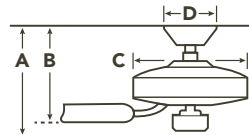

PULL CHAIN

- 3 Speeds
- 3 Forward & Reverse
- Manual Reverse

OPTIONAL CONTROLS

371042 (Shown)
371082
337001

BLADE SPECS

Blade Finish & Part Number
(Side 1) (Reversible)

Fan Finish

Matte White FB330020 MWH	Silver FB330020 MWH	MWH Matte White
Walnut FB330020 NI	Silver FB330020 NI	NI Brushed Nickel
Satin Black FB330020 SBK	Silver FB330020 SBK	SBK Satin Black
Walnut FB330020 SNB	Cherry FB330020 SNB	SNB Satin Natural Bronze
White FB330020 WH	Silver FB330020 WH	WH White

HANGING MEASUREMENTS

FLUSH MOUNT

Fixture Drop (from ceiling)	Blade Drop (from ceiling)	Housing (width)	Ceiling Canopy (width)
A: 8.00"	B: 6.00"	C: 11.50"	D: 11.50"

AIR PERFORMANCE

AIRFLOW Cubic Ft. Per Minute on High	POWER USAGE Watts on High (Excludes Lights)	AIRFLOW EFFICIENCY Cubic Ft. Per Minute Per Watt
3536	57	62