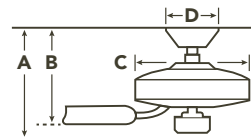

Energy Star® No

HANGING MEASUREMENTS

WITH 4" DOWNROD

Fixture Drop (from ceiling)	Blade Drop (from ceiling)	Housing (width)	Ceiling Canopy (width)
A: 18.25"	B: 10.50"	C: 11.50"	D: 5.25"

FLUSH MOUNT

Fixture Drop (from ceiling)	Blade Drop (from ceiling)	Housing (width)	Ceiling Canopy (width)
A: 15.25"	B: 7.50"	C: 11.50"	D: 5.25"

INCLUDED CONTROLS

PULL CHAIN

- 3-Speeds
- 3 Forward & Reverse
- Manual Reverse

OPTIONAL CONTROLS

COOLTOUCH™ TRANSMITTER – FULL FUNCTION
371042 (Shown)
371082
337001

SOCKET COVER ACCESSORY

Socket Cover available in coordinating fan finishes