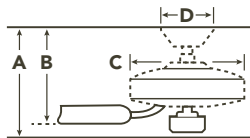

See additional Damp- and Wet-rated light fixtures on pages 266-268. Find additional downrod lengths and finishes on page 276.

HANGING MEASUREMENTS

WITH 4" DOWNROD

Fixture Drop (from ceiling)	Blade Drop (from ceiling)	Housing (width)	Ceiling Canopy (width)
A: 13.00"	B: 11.25"	C: 12.50"	D: 6.75"