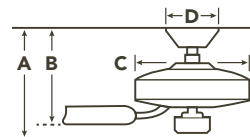

HANGING MEASUREMENTS

WITH 4" DOWNROD

Fixture Drop (from ceiling)	Blade Drop (from ceiling)	Housing (width)	Ceiling Canopy (width)
A: 14.50"	B: 12.75"	C: 13.75"	D: 6.75"

AIR PERFORMANCE

AIRFLOW Cubic Ft. Per Minute on High	POWER USAGE Watts on High (Excludes Lights)	AIRFLOW EFFICIENCY Cubic Ft. Per Minute Per Watt
5532	82	68