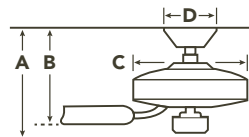

FAN FEATURES

- Mounting Slope – Pitch** 18°
- Lead Wire** 78"
- cUL Listed** Indoor
- Hanging Weight** 20.1lbs.
- Body Material** Steel
- Warranty** Limited Lifetime

MOTOR FEATURES

- Motor Size/Type** 172mm X 17mm, AC
- Amps** 0.6 on High
- RPM** 183 on High
- Energy Star**® No

HANGING MEASUREMENTS

WITH 4" DOWNROD			
Fixture Drop (from ceiling)	Blade Drop (from ceiling)	Housing (width)	Ceiling Canopy (width)
A: 16.50"	B: 11.50"	C: 12.00"	D: 6.50"

INCLUDED CONTROLS

- WALL TRANSMITTER – LIMITED FUNCTION**
- 3 Forward Speeds & Motor Off
 - Manual Reverse
 - Lights On/Off with Full-Range Dimming