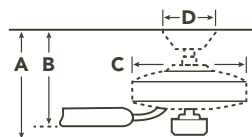

PULL CHAIN

- 3-Speeds
- 3 Forward & Reverse
- Manual Reverse

OPTIONAL CONTROLS

65K WALL CONTROL SYSTEM – LIMITED FUNCTION

**371042 (Shown)
371082**

COORDINATING LIGHTING

To see the complete Andover Collection visit Kichler.com.

Outdoor Wall
49864WZC

Outdoor Post
49869WZC

Outdoor Pendant
49867WZC

HANGING MEASUREMENTS

WITH 4.50" DOWNROD

Fixture Drop (from ceiling)	Blade Drop (from ceiling)	Housing (width)	Ceiling Canopy (width)
A: 14.00"	B: 11.00"	C: 11.00"	D: 7.25"