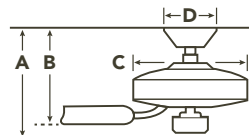

Energy Star® No

COORDINATING LIGHTING

To see the complete Cirus™ Collection visit Kichler.com.

HANGING MEASUREMENTS

WITH 6" DOWNROD

Fixture Drop (from ceiling)	Blade Drop (from ceiling)	Housing (width)	Ceiling Canopy (width)
A: 17.00"	B: 12.75"	C: 9.50"	D: 6.75"