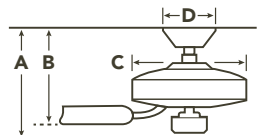

**HANGING MEASUREMENTS**

WITH 6" DOWNROD			
Fixture Drop (from ceiling)	Blade Drop (from ceiling)	Housing (width)	Ceiling Canopy (width)
A: 15.00"	B: 12.50"	C: 7.50"	D: 6.00"

**AIR PERFORMANCE**

AIRFLOW Cubic Ft. Per Minute on High	POWER USAGE Watts on High (Excludes Lights)	AIRFLOW EFFICIENCY Cubic Ft. Per Minute Per Watt
5460	73	75