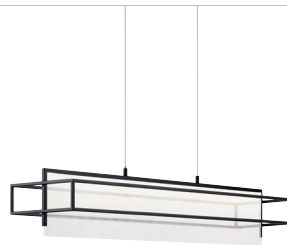

INDOOR COLLECTIONS

VEGA™
36