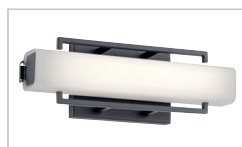

B | 83749

PEROV™

Bronze
Etched Opal Glass

MODEL	DESCRIPTION	LED K	DELIVERED LUMENS	DIMMABLE	DIMENSIONS	EXT.	ADA COMPLIANT	NOTES
A 83751	Wall Sconce LED	3000K	1000	Yes	4.75"W x 13.25"H	3.01"	Yes	Mount Horizontally or Vertically; Damp Location
B 83749	Linear Bath 25in LED	3000K	2400	Yes	4.75"H x 25.25"L	3.01"	Yes	Mount Horizontally or Vertically; Damp Location