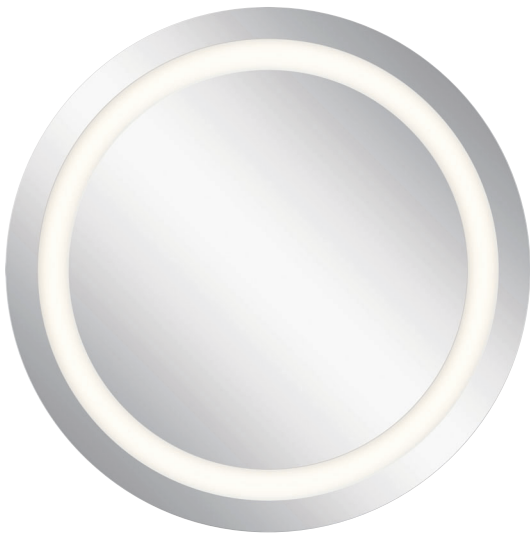

A | 83996

Bluetooth speakers in mirror.

Bluetooth speakers in mirror.

SIGNATURE

	MODEL	DESCRIPTION	LED K	DIMMABLE	DIMENSIONS	EXT.	ADA COMPLIANT	NOTES
A	83996	Mirror LED	3000K	No	33.5"H x 33.5"L	1.65"	Yes	Damp Location
B	83999	Bluetooth Mirror LED	3000K	No	32"H x 26"L	2.56"	Yes	Damp Location; Bluetooth Speakers in Mirror
C	84000	Bluetooth Mirror LED	3000K	No	26"H x 36"L	2.56"	Yes	Damp Location; Bluetooth Speakers in Mirror
D	83994	Mirror LED	3000K	No	30"H x 24"L	1.66"	Yes	Damp Location; Mount Horizontally or Vertically
E	83995	Mirror LED	3000K	No	32"H x 40"L	1.65"	Yes	Damp Location; Mount Horizontally or Vertically