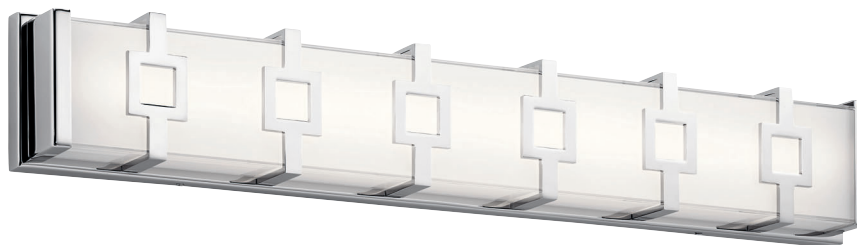

C | 83905

VELITRI™

Chrome
White Etched Mitered Glass

MODEL	DESCRIPTION	LED K	DELIVERED LUMENS	DIMMABLE	DIMENSIONS	EXT.	ADA COMPLIANT	NOTES
A	83903 Linear Bath 15in LED	3000K	500	Yes	4.75"W x 15"H	2.68"	Yes	Mount Horizontally or Vertically; Damp Location
B	83904 Linear Bath 24in LED	3000K	1300	Yes	4.75"H x 24"L	2.68"	Yes	Mount Horizontally or Vertically; Damp Location
C	83905 Linear Bath 30in LED	3000K	1700	Yes	4.75"H x 30"L	2.68"	Yes	Mount Horizontally or Vertically; Damp Location