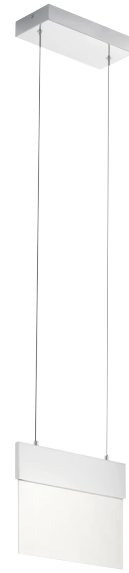

C | 83986

GEO

Chrome
Clear Acrylic with Etched Edge

MODEL	DESCRIPTION	LED K	DELIVERED LUMENS	DIMMABLE	DIMENSIONS	
A	83732	Linear Chandelier LED	3000K	1700	Yes	11.25"W x 9"H x 36.5"L
B	83733	Linear Chandelier LED	3000K	1700	Yes	11.25"W x 9"H x 48.5"L
C	83986	Pendant LED	3000K	725	Yes	0.5"W x 9"H x 12"L
D	83734	Chandelier/Pendant LED	3000K	1500	Yes	20"W x 9"H x 20"L