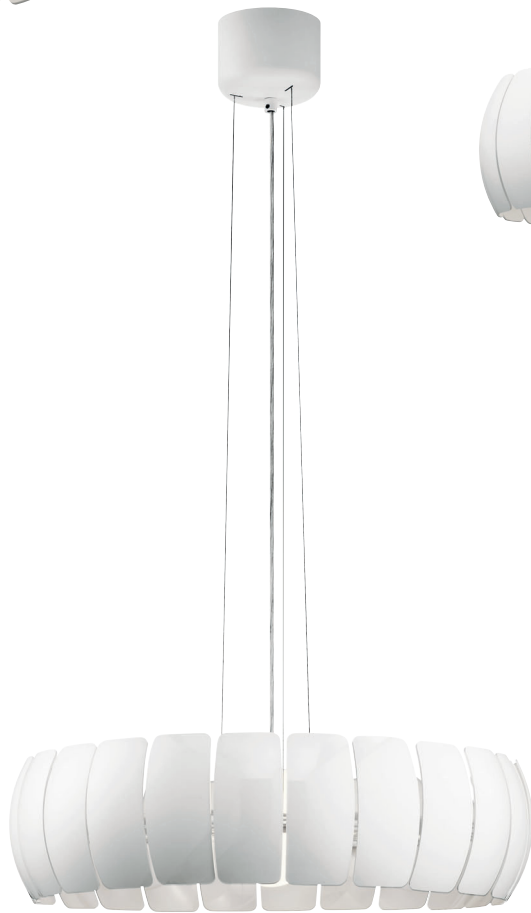

A | 83765

OSK™

White
Etched Acrylic

	MODEL	DESCRIPTION	LED K	DELIVERED LUMENS	DIMMABLE	DIMENSIONS
A	83765	Chandelier LED	3000K	2600	Yes	25"W x 6.75"H
B	83764	Chandelier LED	3000K	2800	Yes	20.75"W x 6.75"H