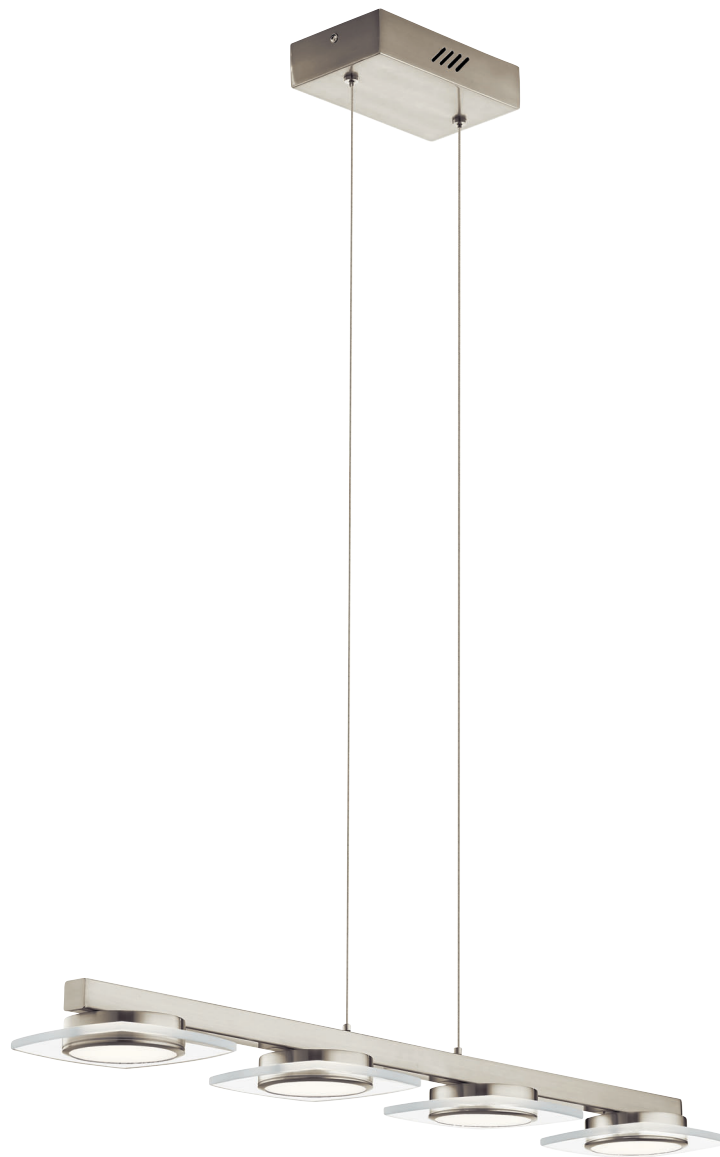

A | 83945

AZENDA™

Brushed Nickel
White Acrylic with Clear Glass Trim

MODEL	DESCRIPTION	LED K	DELIVERED LUMENS	DIMMABLE	DIMENSIONS
A 83945	Linear Chandelier LED	3000K	1400	Yes	6"W x 2.5"H x 33.5"L