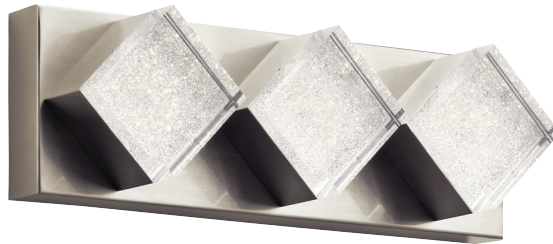

B | 83782

GORVE

Brushed Nickel
Clear Acrylic with Cubic Zirconia Chip

MODEL	DESCRIPTION	LED K	DELIVERED LUMENS	DIMMABLE	DIMENSIONS	EXT.	ADA COMPLIANT	NOTES	
A	83783	Wall Sconce LED	3200K	750	Yes	7"W x 7"H	3.15"	Yes	Dry Location
B	83782	Linear Bath 17in LED	3000K	600	Yes	5.5"H x 17"L	4.53"	No	Dry Location
C	83781	Linear Bath 22in LED	3000K	800	Yes	5.5"H x 22.5"L	4.53"	No	Dry Location
D	83780	Linear Bath 28in LED	3200K	1250	Yes	5.5"H x 28.25"L	4.53"	No	Dry Location