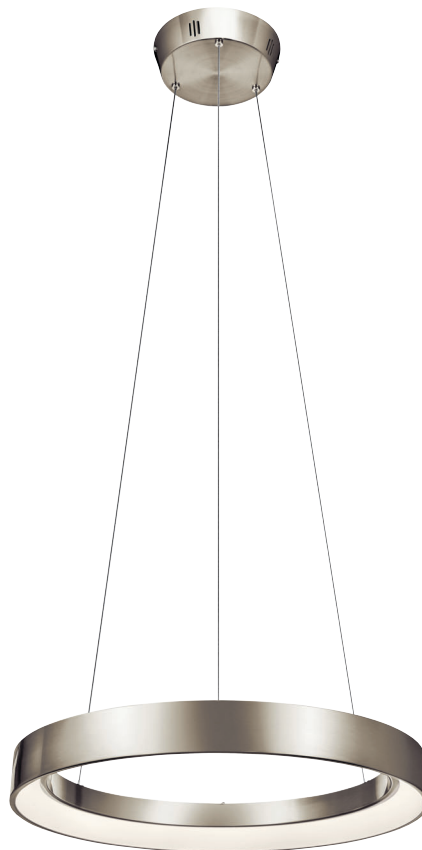

B | 83261

FORNELLO™

Brushed Nickel

	MODEL	DESCRIPTION	LED K	DELIVERED LUMENS	DIMMABLE	DIMENSIONS
A	83260	Pendant LED	4000K	600	Yes	17.75"W x 2.25"H
B	83261	Chandelier/Pendant LED	4000K	950	Yes	23.5"W x 2.75"H
C	83262	Semi Flush 2Lt LED	4000K	850	Yes	13.75"W x 8"H x 21.75"L
D	84156	Flush Mount LED	3000K	1100	Yes	14"W x 3"H