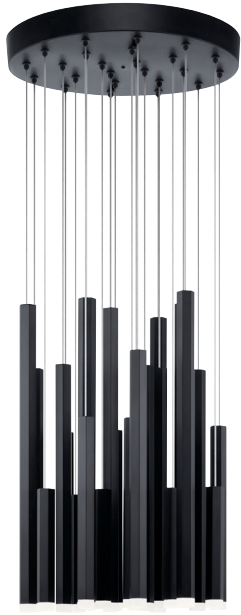

B | 84116

D | 84101

36" Wires (Shown Above)

SOHO

Black Etched Acrylic

	MODEL	DESCRIPTION	LED K	DELIVERED LUMENS	DIMMABLE	DIMENSIONS	NOTES
A	84109	Mini Pendant LED	3000K	75	Yes	1.25"W x 7.75"H	---
B	84116	Cluster Pendant 24Lt LED	3000K	725	Yes	15"W x 18"H x 15"L	---
C	84100	Cluster Pendant 12Lt LED	3000K	525	Yes	8.25"W x 20"H	108" Wires
D	84101	Cluster Pendant 12Lt LED	3000K	525	Yes	8.25"W x 20"H	36" Wires
E	84099	Linear Chandelier 11Lt LED	3000K	1450	Yes	5"W x 18"H x 36"L	---