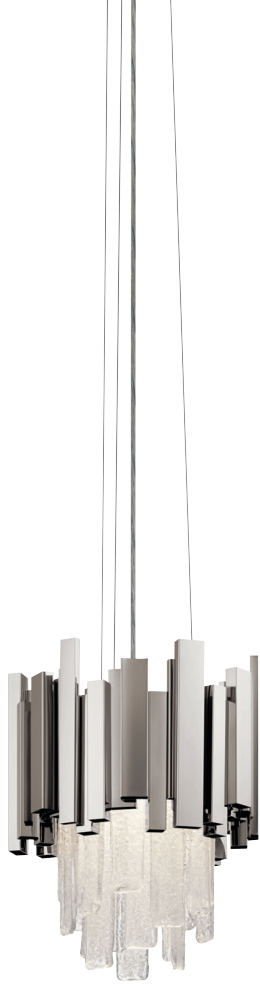

A | 83845

SKYLINE

Polished Nickel
Metal Shade with Clear Ice Glass Drops

	MODEL	DESCRIPTION	LED K	DELIVERED LUMENS	DIMMABLE	DIMENSIONS
A	83845	Pendant LED	3000K	850	Yes	11.75"W x 14.75"H
B	83846	Pendant LED	3000K	1900	Yes	18"W x 15"H