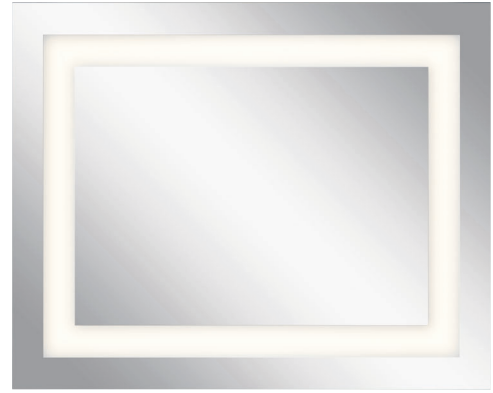

E | 83995

Mount horizontally or vertically.