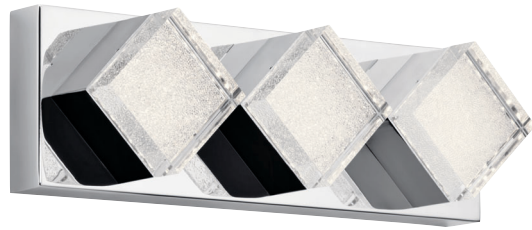

B | 83716

GORVE

Chrome
Clear Acrylic with Cubic Zirconia Chip

MODEL	DESCRIPTION	LED K	DELIVERED LUMENS	DIMMABLE	DIMENSIONS	EXT.	ADA COMPLIANT	NOTES
A	83779 Wall Sconce LED	3200K	750	Yes	7"W x 7"H	3.15"	Yes	Dry Location
B	83716 Linear Bath 17in LED	3000K	600	Yes	5.5"H x 17"L	4.53"	No	Dry Location
C	83715 Linear Bath 22in LED	3000K	800	Yes	5.5"H x 22.5"L	4.53"	No	Dry Location
D	83714 Linear Bath 28in LED	3200K	1250	Yes	5.5"H x 28.25"L	4.53"	No	Dry Location