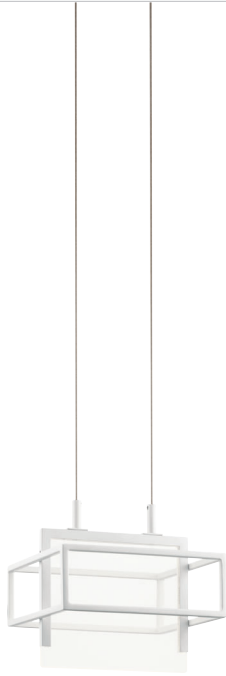

B | 84052WH

	MODEL	COLLECTION	DESCRIPTION	FINISH	DIFFUSER	LED K	DELIVERED LUMENS	DIMMABLE	DIMENSIONS
A	84052	Vega	Mini Pendant LED	Matte Black	Clear Acrylic	3000K	425	Yes	8"W x 8"H x 8"L
B	84052WH	Vega	Mini Pendant LED	White	Clear Acrylic	3000K	425	Yes	8"W x 8"H x 8"L
C	84083	Axis	Pendant LED	Matte Black	Etched Acrylic	3000K	725	Yes	12.25"W x 10.5"H x 12.25"L