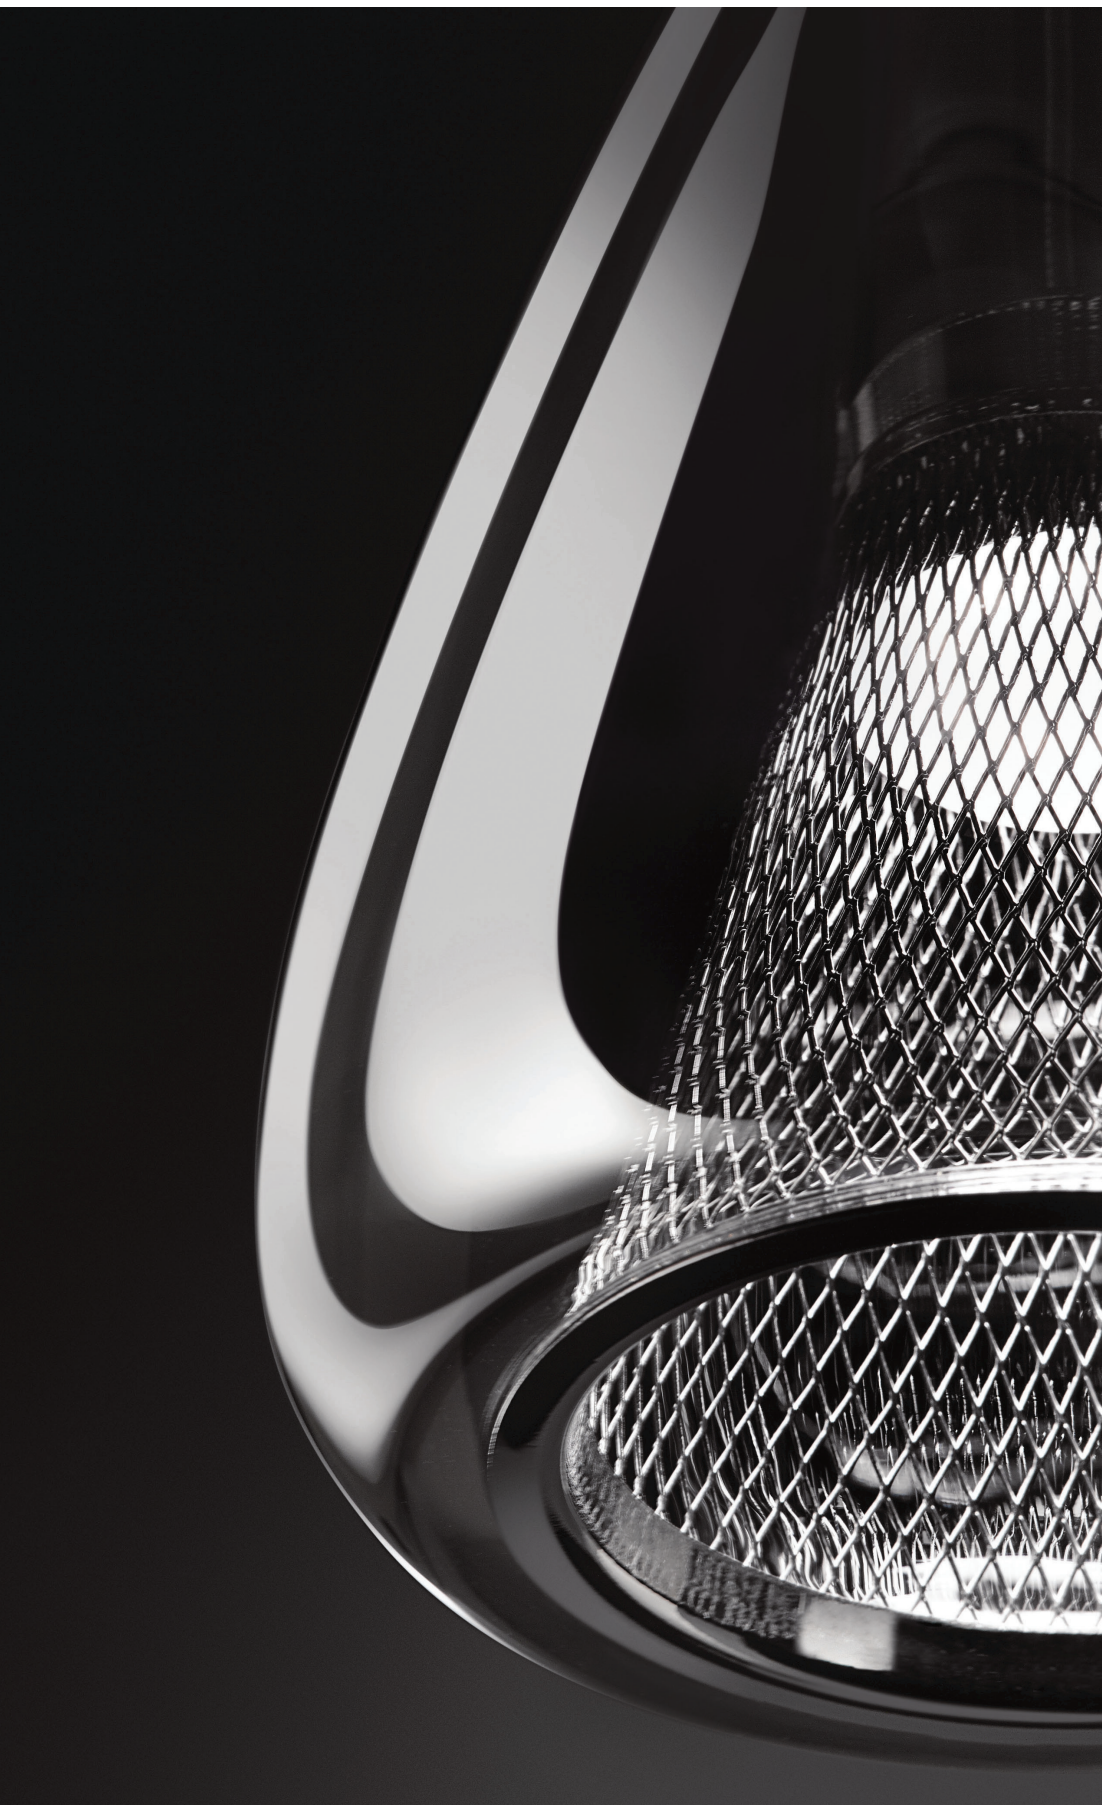

A rich, smoky outer glass nestles a Polished Chrome mesh shade for a dazzling effect. Choose one pendant, or several, to create a dramatic focal point in a room.

DELSEY™

Delsey™ Linear Chandelier 5Lt LED 84146 | Page 108