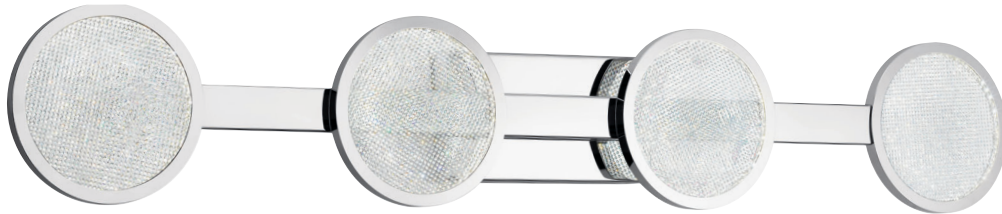

D | 85064CH

DELAINE™

Chrome
Clear Crystal Inlays

MODEL	DESCRIPTION	LED K	DELIVERED LUMENS	DIMMABLE	DIMENSIONS	EXT.	ADA COMPLIANT	NOTES	
A	85061CH	Wall Sconce LED	3000K	150	Yes	6.75"W x 7.5"H	2.25"	Yes	Damp Location
B	85062CH	Bath 2Lt LED	3000K	350	Yes	18.5"W x 6.75"H	2.5"	Yes	Damp Location
C	85063CH	Bath 3Lt LED	3000K	550	Yes	30"W x 6.75"H	3"	Yes	Damp Location
D	85064CH	Bath 4Lt LED	3000K	775	Yes	41.75"W x 6.75"H	3"	Yes	Damp Location