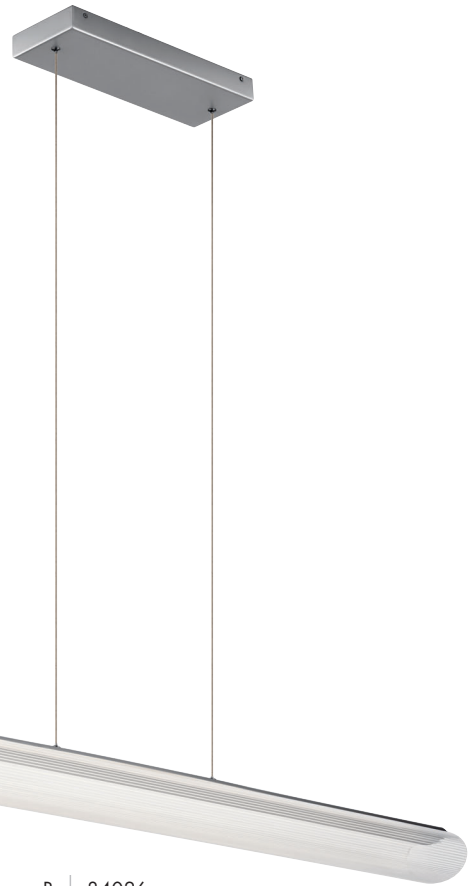

A central light bar seems to float in place between arched arms. The effect of the Rowan pendant with Matte Black or Chrome finishes provides beautiful light in a simple and understated silhouette.

A | 84025