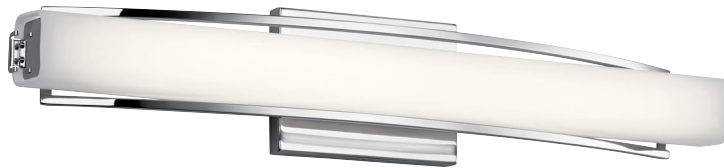

B | 83758

ROWAN

Chrome, Brushed Nickel or Bronze
Etched Opal Glass

MODEL	DESCRIPTION	FINISH	LED K	DELIVERED LUMENS	DIMMABLE	DIMENSIONS	EXT.	ADA COMPLIANT	NOTES	
A	83760	Wall Sconce LED	Chrome	3000K	1200	Yes	4.75"W x 13.25"H	3.13"	Yes	Mount Horizontally or Vertically; Damp Location
B	83758	Linear Bath 25in LED	Chrome	3000K	2400	Yes	4.75"H x 25.25"L	3.13"	Yes	Mount Horizontally or Vertically; Damp Location
C	83761	Wall Sconce LED	Brushed Nickel	3000K	1200	Yes	4.75"W x 13.25"H	3.13"	Yes	Mount Horizontally or Vertically; Damp Location
D	83759	Linear Bath 25in LED	Brushed Nickel	3000K	2400	Yes	4.75"H x 25.25"L	3.13"	Yes	Mount Horizontally or Vertically; Damp Location
E	84128	Wall Sconce LED	Bronze	3000K	1000	Yes	4.75"W x 13.25"H	3.13"	Yes	Mount Horizontally or Vertically; Damp Location
F	84129	Linear Bath 25in LED	Bronze	3000K	2100	Yes	4.75"H x 25.25"L	3.13"	Yes	Mount Horizontally or Vertically; Damp Location