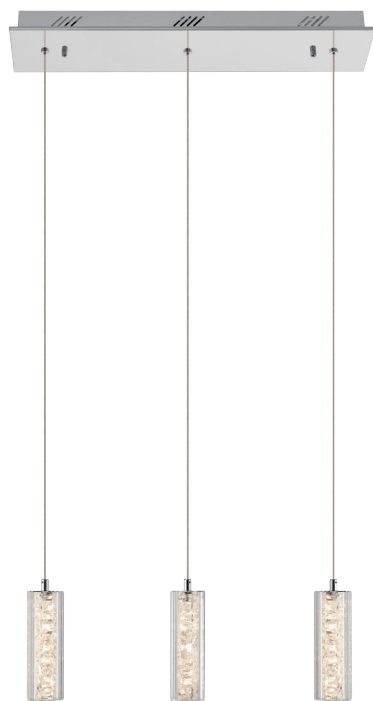

A | 83421

NERUDA™

Chrome
Clear Outer Crystal with Interior Crystals

	MODEL	DESCRIPTION	LED K	DELIVERED LUMENS	DIMMABLE	DIMENSIONS
A	83421	Cluster Pendant 3Lt LED	3000K	900	Yes	2.25"W x 6.25"H x 22.25"L
B	83420	Mini Pendant LED	3000K	425	Yes	2.25"W x 6.25"H
C	83339	Mini Pendant LED	3000K	650	Yes	2.25"W x 18"H
D	83424	Cluster Pendant 10Lt LED	3000K	2500	Yes	19.75"W x 6.25"H
E	83423	Cluster Pendant 5Lt LED	3000K	1400	Yes	12"W x 6.25"H