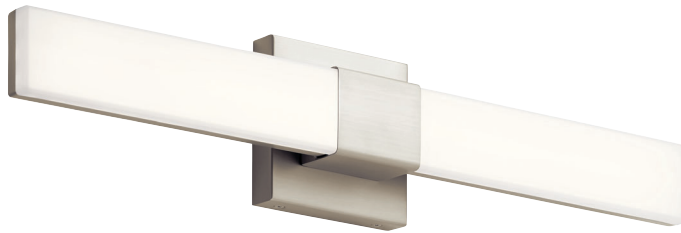

B | 83737

NELTEV™

Satin Nickel
White Polycarbonate

MODEL	DESCRIPTION	LED K	DELIVERED LUMENS	DIMMABLE	DIMENSIONS	EXT.	ADA COMPLIANT	NOTES
A	83793 Wall Sconce LED	3000K	625	Yes	5"W x 14.5"H	3"	Yes	Mount Up or Down; Damp Location
B	83737 Linear Bath 24in LED	3000K	1300	Yes	5"H x 24"L	3"	Yes	Mount Horizontally or Vertically; Damp Location
C	84202 Linear Bath 36in LED	3000K	2000	Yes	5"H x 36.25"L	2.9"	Yes	Mount Horizontally or Vertically; Damp Location