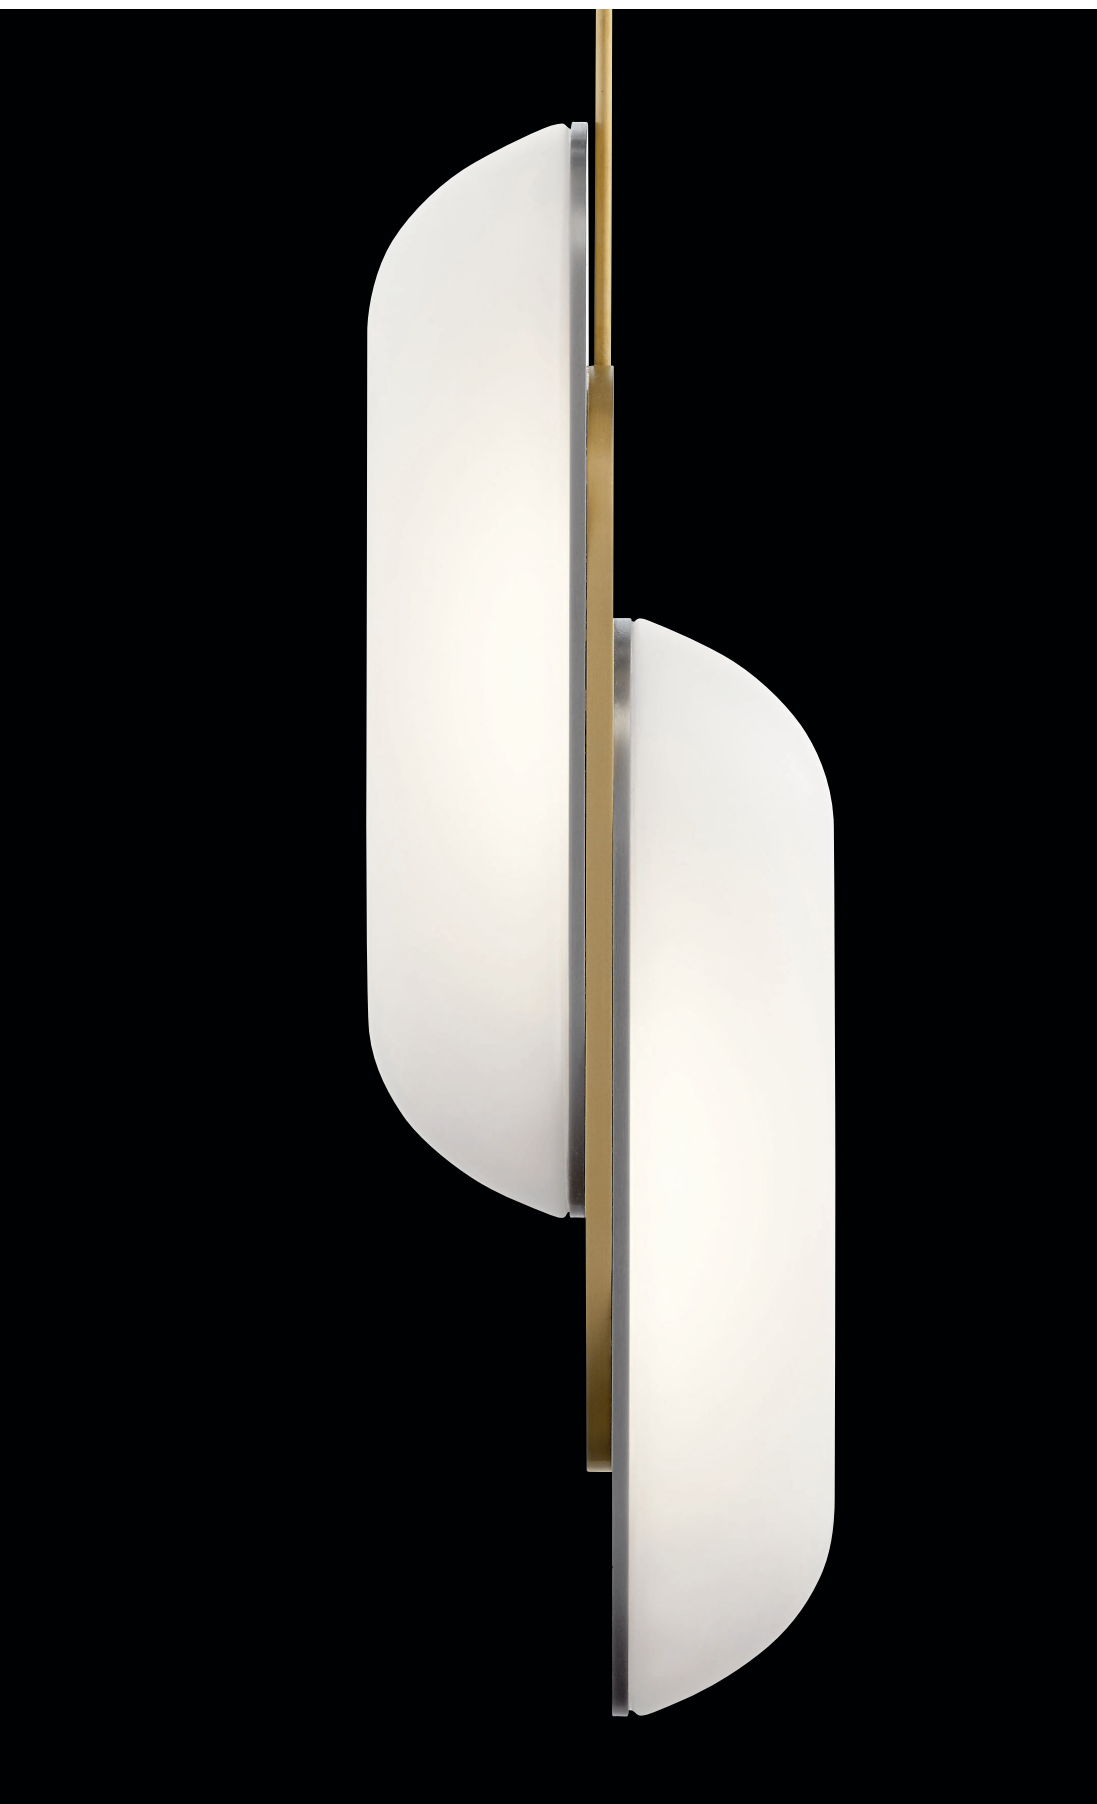

The Shima Collection is a study of contrasts: contrasting finishes and designs. The soft contemporary pendant features a body that appears to be shifted from the center, for a subtle nod to art deco design. The soft white diffuser glows softly from within using an integrated LED light.