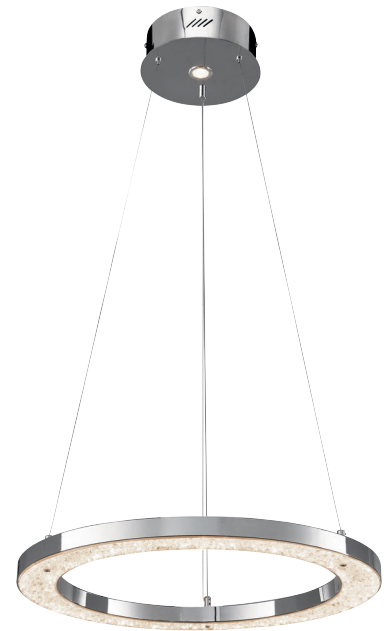

C | 83498

D | 83506

E | 83496

A | 83412  
LED Cool White

B | 83432  
LED Warm White (Shown Above)

Pivot center square to desired position.

C | 83415  
LED Cool White

D | 83435  
LED Warm White (Shown Above)