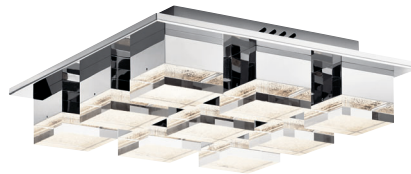

C | 83958

MODEL	COLLECTION	DESCRIPTION	FINISH	DIFFUSER	LED K	DELIVERED LUMENS	DIMMABLE	DIMENSIONS	
A	83603	Gorve	Flush Mount LED	Chrome	Clear Acrylic with Cubic Zirconia Chip	3000K	625	Yes	10.25"W x 4.75"H x 10.25"L
B	83602	Gorve	Flush Mount LED	Chrome	Clear Acrylic with Cubic Zirconia Chip	3000K	850	Yes	12.5"W x 4.75"H x 12.5"L
C	83958	Gorve	Flush Mount LED	Chrome	Clear Acrylic with Cubic Zirconia Chip	3000K	1200	Yes	16.25"W x 4.5"H x 16.25"L