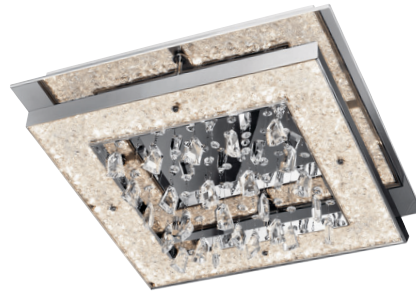

D | 83410
LED Cool White (Shown Above)

E | 83430
LED Warm White

MODEL	COLLECTION	DESCRIPTION	FINISH	DIFFUSER	LED K	DELIVERED LUMENS	DIMMABLE	DIMENSIONS	
A	83504	Crushed Ice™	Semi Flush 2Lt LED	Chrome	Clear Outer Glass with Interior Crystals	3000K	800	Yes	13.5"W x 9"H x 13.5"L
B	83411	Crushed Ice™	Flush Mount LED	Chrome	Clear Outer Glass with Interior Crystals and Hanging Crystal Accents	4000K	900	Yes	13.75"W x 6.25"H x 13.75"L
C	83431	Crushed Ice™	Flush Mount LED	Chrome	Clear Outer Glass with Interior Crystals and Hanging Crystal Accents	3000K	900	Yes	13.75"W x 6.25"H x 13.75"L
D	83410	Crushed Ice™	Flush Mount LED	Chrome	Clear Outer Glass with Interior Crystals and Hanging Crystal Accents	4000K	1350	Yes	19.75"W x 7.25"H x 19.75"L
E	83430	Crushed Ice™	Flush Mount LED	Chrome	Clear Outer Glass with Interior Crystals and Hanging Crystal Accents	3000K	1350	Yes	19.75"W x 7.25"H x 19.75"L