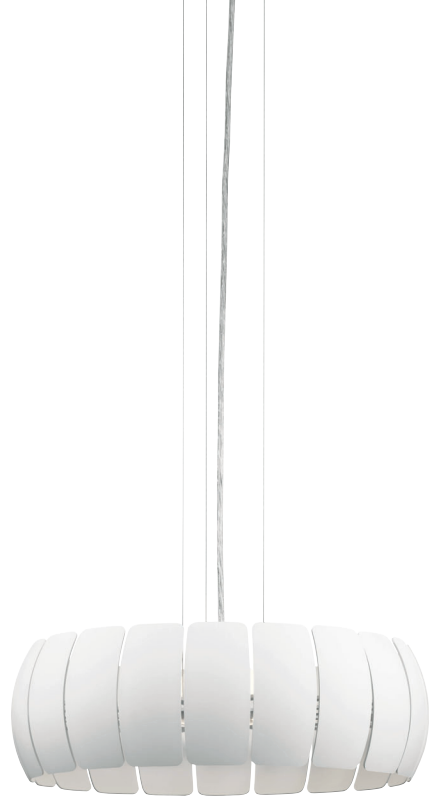

B | 83764

OSK™

White
Etched Acrylic

	MODEL	DESCRIPTION	LED K	DELIVERED LUMENS	DIMMABLE	DIMENSIONS
A	83765	Chandelier LED	3000K	2600	Yes	25"W x 6.75"H
B	83764	Chandelier LED	3000K	2800	Yes	20.75"W x 6.75"H