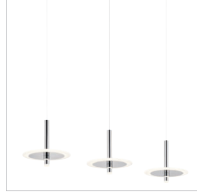

A | 84139

KORFU™

Chrome
Etched Acrylic

	MODEL	DESCRIPTION	LED K	DELIVERED LUMENS	DIMMABLE	DIMENSIONS
A	84139	Linear Chandelier 3Lt LED	3000K	2500	Yes	9.75"W x 9.5"H x 41.25"L
B	84140	Cluster Pendant 3Lt LED	3000K	2400	Yes	9.75"W x 9.5"H x 22.5"L
C	84141	Mini Pendant LED	3000K	775	Yes	9.75"W x 9.5"H