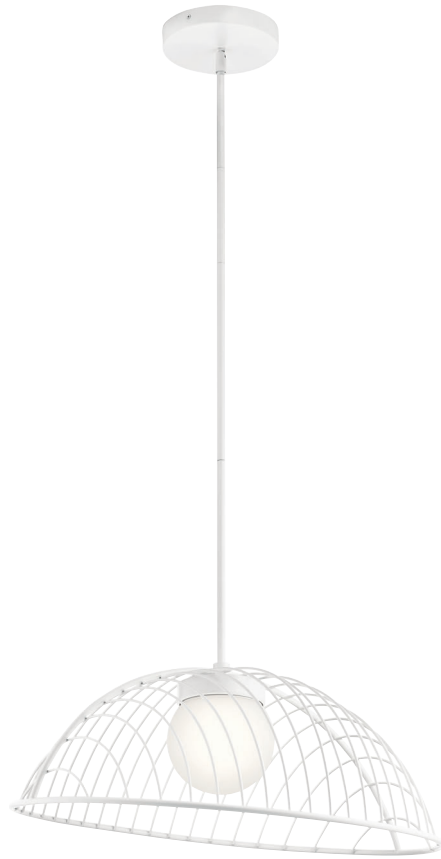

C | 84095WH

CLEVO™

Matte Black or White
Satin-Etched Cased Opal Glass

	MODEL	DESCRIPTION	FINISH	LED K	DELIVERED LUMENS	DIMMABLE	DIMENSIONS
A	84095MBK	Pendant LED	Matte Black	3000K	725	Yes	24"W x 12"H
B	84096MBK	Semi Flush LED	Matte Black	3000K	725	Yes	18"W x 9.5"H
C	84095WH	Pendant LED	White	3000K	775	Yes	24"W x 12"H
D	84096WH	Semi Flush LED	White	3000K	800	Yes	18"W x 9.5"H