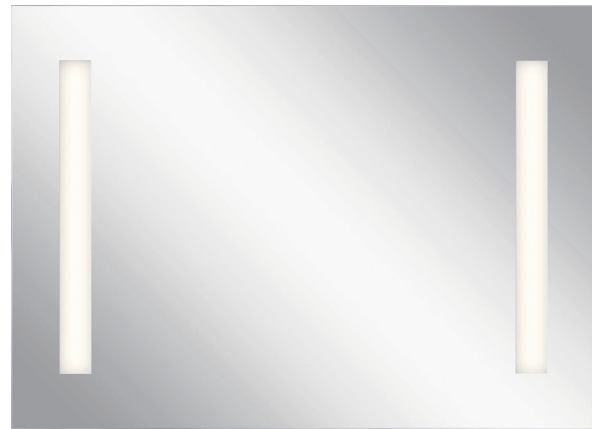

C | 84000

Bluetooth speakers in mirror.

SIGNATURE

	MODEL	DESCRIPTION	LED K	DIMMABLE	DIMENSIONS	EXT.	ADA COMPLIANT	NOTES
A	83996	Mirror LED	3000K	No	33.5"H x 33.5"L	1.65"	Yes	Damp Location
B	83999	Bluetooth Mirror LED	3000K	No	32"H x 26"L	2.56"	Yes	Damp Location; Bluetooth Speakers in Mirror
C	84000	Bluetooth Mirror LED	3000K	No	26"H x 36"L	2.56"	Yes	Damp Location; Bluetooth Speakers in Mirror
D	83994	Mirror LED	3000K	No	30"H x 24"L	1.66"	Yes	Damp Location; Mount Horizontally or Vertically
E	83995	Mirror LED	3000K	No	32"H x 40"L	1.65"	Yes	Damp Location; Mount Horizontally or Vertically