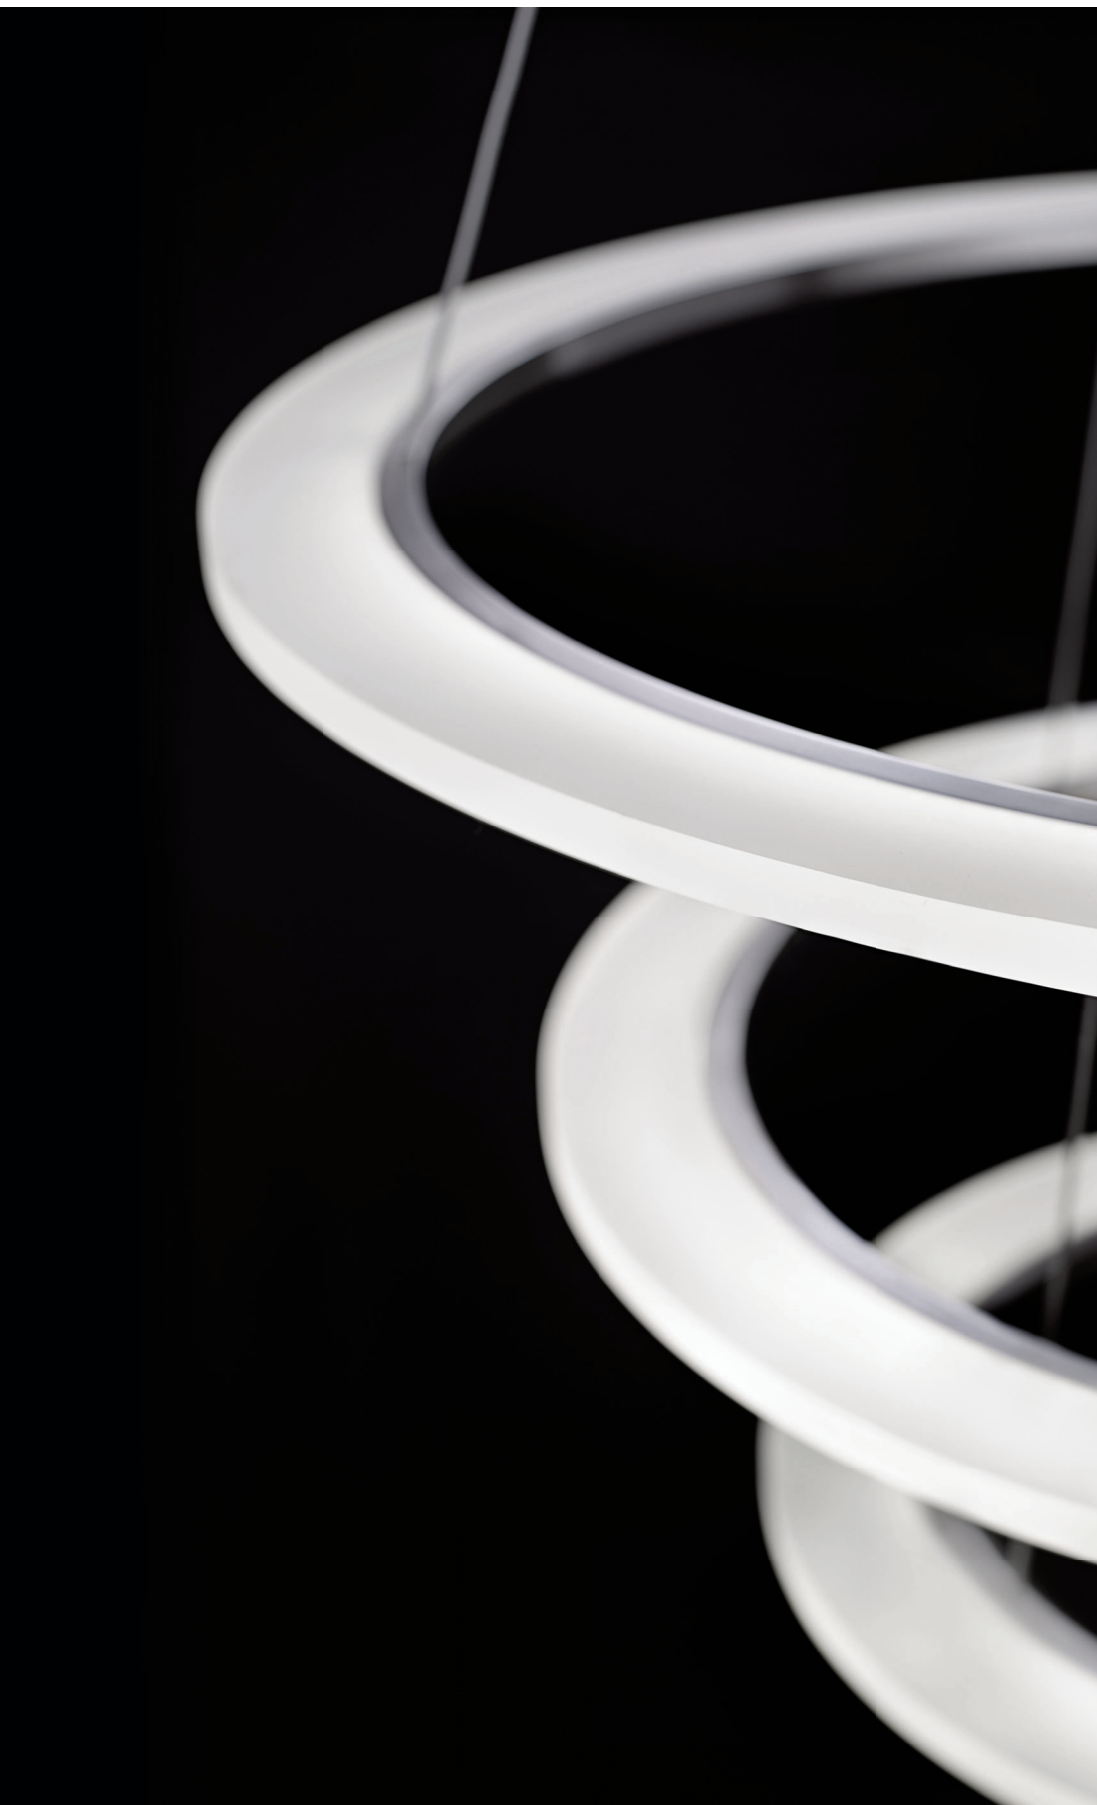

The Hyvo Collection creates a fluid and artistic style – like acrobatic rings in motion. Choose from 1-, 2- or 3-halo styles in bronze or brushed nickel, then set the rings straight or angled – in a configuration that works for your space. The light radiates out from the etched white acrylic rims.