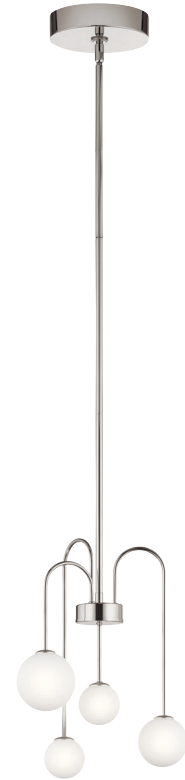

C | 84103

RAIN

Satin Nickel
Satin-Etched Cased Opal Glass

	MODEL	DESCRIPTION	LED K	DELIVERED LUMENS	DIMMABLE	DIMENSIONS
A	84104	Chandelier 12Lt LED	3000K	2600	Yes	30"W x 28.25"H
B	84102	Chandelier 8Lt LED	3000K	1900	Yes	25.5"W x 21"H
C	84103	Pendant 4Lt LED	3000K	925	Yes	11"W x 16"H