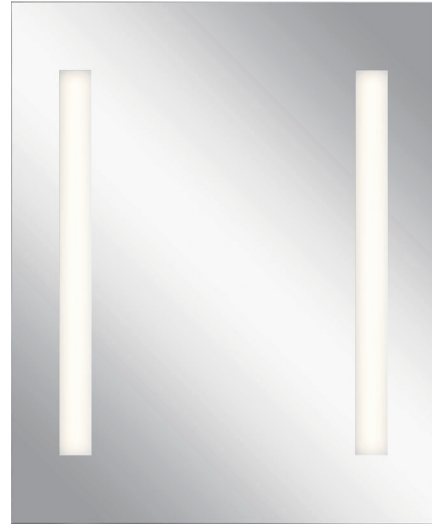

B | 83999

Bluetooth speakers in mirror.