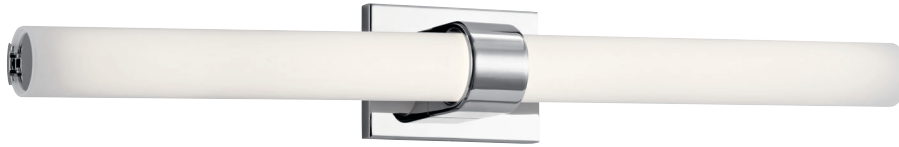

A | 83745

B | 83742

C | 83881

IZZA™

Chrome, Brushed Nickel or Bronze  
Etched Opal Glass

	MODEL	DESCRIPTION	FINISH	LED K	DELIVERED LUMENS	DIMMABLE	DIMENSIONS	EXT.	ADA COMPLIANT	NOTES
A	83745	Wall Sconce LED	Chrome	3000K	850	Yes	4.75"W x 13"H	4.35"	No	Damp Location
B	83742	Linear Bath 25in LED	Chrome	3000K	2100	Yes	4.75"H x 25.25"L	4.35"	No	Mount Horizontally or Vertically; Damp Location
C	83881	Linear Bath 34in LED	Chrome	3000K	2900	Yes	4.75"H x 34.5"L	4.35"	No	Mount Horizontally or Vertically; Damp Location
D	83746	Wall Sconce LED	Brushed Nickel	3000K	850	Yes	4.75"W x 13"H	4.35"	No	Damp Location
E	83743	Linear Bath 25in LED	Brushed Nickel	3000K	2100	Yes	4.75"H x 25.25"L	4.35"	No	Mount Horizontally or Vertically; Damp Location
F	83882	Linear Bath 34in LED	Brushed Nickel	3000K	2900	Yes	4.75"H x 34.5"L	4.35"	No	Mount Horizontally or Vertically; Damp Location
G	83747	Wall Sconce LED	Bronze	3000K	850	Yes	4.75"W x 13"H	4.35"	No	Damp Location
H	83744	Linear Bath 25in LED	Bronze	3000K	2100	Yes	4.75"H x 25.25"L	4.35"	No	Mount Horizontally or Vertically; Damp Location
I	83883	Linear Bath 34in LED	Bronze	3000K	2900	Yes	4.75"H x 34.5"L	4.35"	No	Mount Horizontally or Vertically; Damp Location