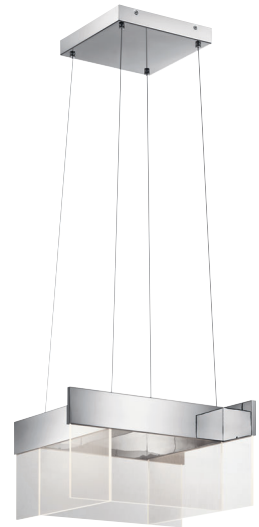

D | 83734

GEO

Chrome
Clear Acrylic with Etched Edge

MODEL	DESCRIPTION	LED K	DELIVERED LUMENS	DIMMABLE	DIMENSIONS	
A	83732	Linear Chandelier LED	3000K	1700	Yes	11.25"W x 9"H x 36.5"L
B	83733	Linear Chandelier LED	3000K	1700	Yes	11.25"W x 9"H x 48.5"L
C	83986	Pendant LED	3000K	725	Yes	0.5"W x 9"H x 12"L
D	83734	Chandelier/Pendant LED	3000K	1500	Yes	20"W x 9"H x 20"L