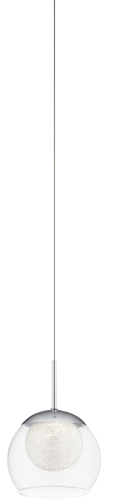

A | 83950

LEXI

Chrome
Clear Outer Glass with Cubic Zirconia Inner Lens

	MODEL	DESCRIPTION	LED K	DELIVERED LUMENS	DIMMABLE	DIMENSIONS
A	83950	Mini Pendant LED	3000K	575	Yes	5"W x 4.5"H
B	84010	Mini Pendant LED	3000K	800	Yes	8"W x 9.75"H
C	84011	Cluster Pendant 3Lt LED	3200K	2000	Yes	16.25"W x 9.75"H
D	84008	Cluster Pendant 5Lt LED	3200K	1800	Yes	11.75"W x 7.25"H
E	84009	Cluster Pendant 3Lt LED	3000K	1200	Yes	4.75"W x 7.25"H x 26.75"L