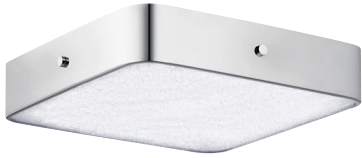

A | 84157

B | 84156

C | 83262

D | 83407

Pivot rings to  
desired positions.

E | 83574

MODEL	COLLECTION	DESCRIPTION	FINISH	DIFFUSER	LED K	DELIVERED LUMENS	DIMMABLE	DIMENSIONS	
A	84157	Fornello™	Flush Mount LED	Matte Black	White Acrylic	3000K	1100	Yes	14"W x 3"H
B	84156	Fornello™	Flush Mount LED	Brushed Nickel	White Acrylic	3000K	1100	Yes	14"W x 3"H
C	83262	Fornello™	Semi Flush 2Lt LED	Brushed Nickel	White Acrylic	4000K	850	Yes	13.75"W x 8"H x 21.75"L
D	83407	Sirkus™	Semi Flush 2Lt LED	Chrome	White Acrylic	4000K	525	Yes	17.75"W x 15.75"H x 22.75"L
E	83574	Tintori™	Semi Flush LED	Chrome	White Acrylic	3000K	725	Yes	17.5"W x 11.5"H