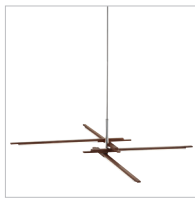

B | 84115

Arms are adjustable.