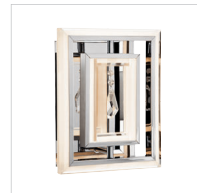

A | 83450

Pivot center panels to desired positions.

4 LED downlights in canopy.

B | 83451

Pivot center panel to desired position.