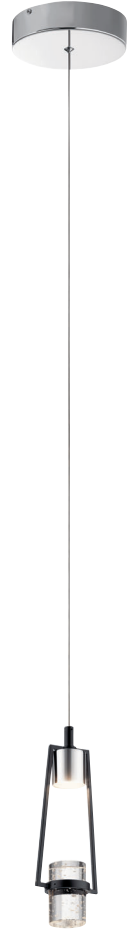

D | 84188

AYSE™

Matte Black
Clear Bubble Crystal

MODEL	DESCRIPTION	LED K	DELIVERED LUMENS	DIMMABLE	DIMENSIONS
A	Chandelier 6Lt LED	3000K	1500	Yes	26.5"W x 9.5"H
B	Linear Chandelier 4Lt LED	3000K	1050	Yes	3.5"W x 9.5"H x 32"L
C	Cluster Pendant 3Lt LED	3000K	800	Yes	12.5"W x 10.5"H
D	Mini Pendant LED	3000K	150	Yes	3.75"W x 10.5"H