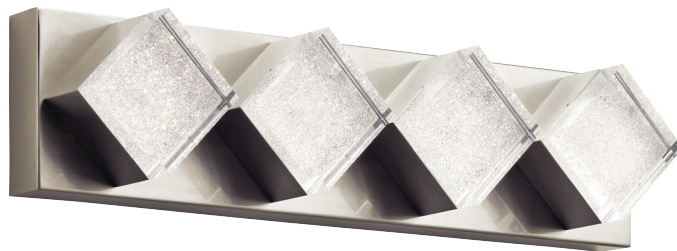

C | 83781

GORVE

Brushed Nickel
Clear Acrylic with Cubic Zirconia Chip

MODEL	DESCRIPTION	LED K	DELIVERED LUMENS	DIMMABLE	DIMENSIONS	EXT.	ADA COMPLIANT	NOTES	
A	83783	Wall Sconce LED	3200K	750	Yes	7"W x 7"H	3.15"	Yes	Dry Location
B	83782	Linear Bath 17in LED	3000K	600	Yes	5.5"H x 17"L	4.53"	No	Dry Location
C	83781	Linear Bath 22in LED	3000K	800	Yes	5.5"H x 22.5"L	4.53"	No	Dry Location
D	83780	Linear Bath 28in LED	3200K	1250	Yes	5.5"H x 28.25"L	4.53"	No	Dry Location