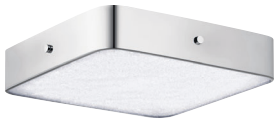

A | 83712

CRYSTAL MOON™

Chrome
Clear Glass With Cubic Zirconia Crystals

MODEL	DESCRIPTION	LED K	DELIVERED LUMENS	DIMMABLE	DIMENSIONS	
A	83712	Flush Mount LED	3000K	1800	Yes	15.75"W x 3.25"H x 15.75"L
B	84049	Flush Mount LED	3000K	900	Yes	11.75"W x 2.25"H
C	83588	Flush Mount LED	3000K	2200	Yes	15.75"W x 3.25"H
D	83589	Flush Mount LED	3000K	1500	Yes	19.75"W x 3.25"H
E	83592	Pendant LED	3000K	1500	Yes	19.75"W x 2"H
F	83591	Pendant LED	3000K	2600	Yes	24"W x 2.5"H