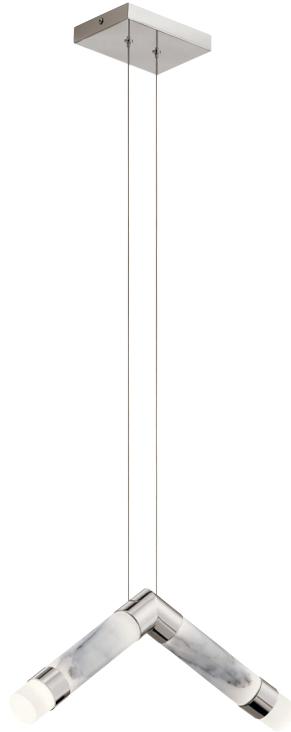

AVEDU™

Avedu™ Pendant LED 84138 & Wall Sconce LED 84136 | Page 102

A | 84137

B | 84138

C | 84136

Mount up or down.

AVEDU™

Polished Nickel  
Etched Acrylic with White Marble Accents