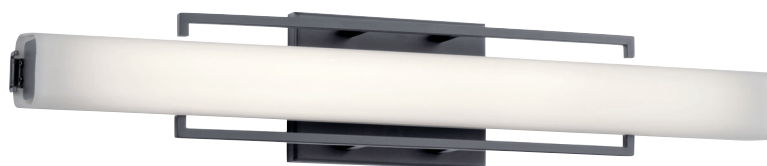

B | 83749

PEROV™

Bronze
Etched Opal Glass

MODEL	DESCRIPTION	LED K	DELIVERED LUMENS	DIMMABLE	DIMENSIONS	EXT.	ADA COMPLIANT	NOTES
A 83751	Wall Sconce LED	3000K	1000	Yes	4.75"W x 13.25"H	3.01"	Yes	Mount Horizontally or Vertically; Damp Location
B 83749	Linear Bath 25in LED	3000K	2400	Yes	4.75"H x 25.25"L	3.01"	Yes	Mount Horizontally or Vertically; Damp Location