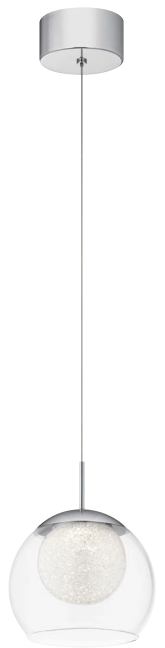

B | 84010

LEXI

Chrome
Clear Outer Glass with Cubic Zirconia Inner Lens

	MODEL	DESCRIPTION	LED K	DELIVERED LUMENS	DIMMABLE	DIMENSIONS
A	83950	Mini Pendant LED	3000K	575	Yes	5"W x 4.5"H
B	84010	Mini Pendant LED	3000K	800	Yes	8"W x 9.75"H
C	84011	Cluster Pendant 3Lt LED	3200K	2000	Yes	16.25"W x 9.75"H
D	84008	Cluster Pendant 5Lt LED	3200K	1800	Yes	11.75"W x 7.25"H
E	84009	Cluster Pendant 3Lt LED	3000K	1200	Yes	4.75"W x 7.25"H x 26.75"L