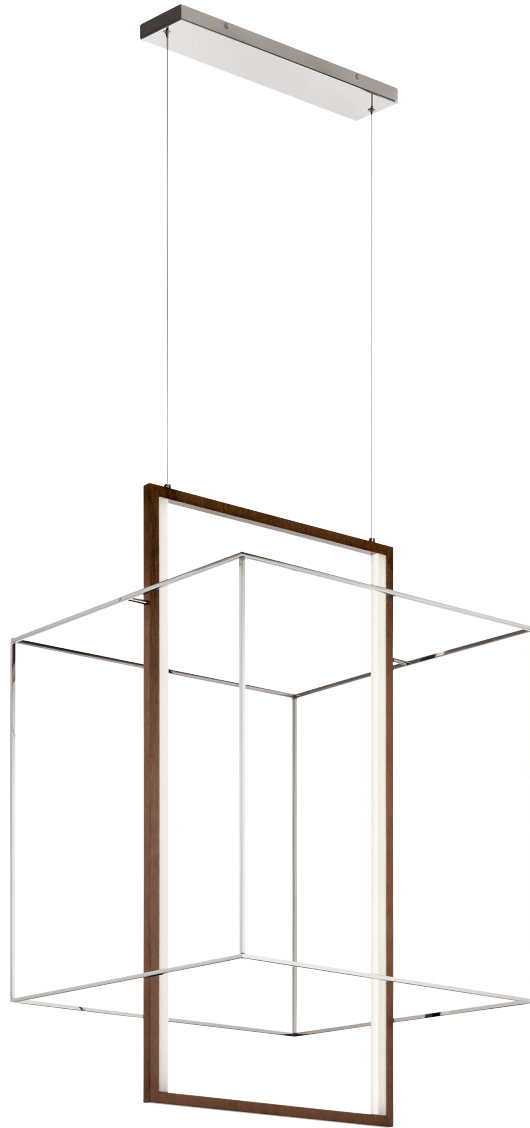

B | 84044

VIHO

Polished Nickel with Faux Wood
Frosted White Acrylic

	MODEL	DESCRIPTION	LED K	DELIVERED LUMENS	DIMMABLE	DIMENSIONS
A	84045	Pendant LED	3000K	550	Yes	10"W x 16"H x 10"L
B	84044	Foyer Chandelier LED	3000K	775	Yes	26"W x 42"H x 26"L