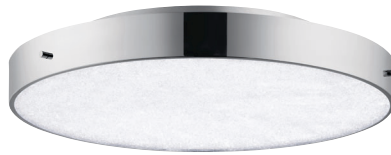

D | 83589

MODEL	COLLECTION	DESCRIPTION	FINISH	DIFFUSER	LED K	DELIVERED LUMENS	DIMMABLE	DIMENSIONS	
A	83712	Crystal Moon™	Flush Mount LED	Chrome	Clear Glass with Cubic Zirconia Crystals	3000K	1800	Yes	15.75"W x 3.25"H x 15.75"L
B	84049	Crystal Moon™	Flush Mount LED	Chrome	Clear Glass with Cubic Zirconia Crystals	3000K	900	Yes	11.75"W x 2.25"H
C	83588	Crystal Moon™	Flush Mount LED	Chrome	Clear Glass with Cubic Zirconia Crystals	3000K	2200	Yes	15.75"W x 3.25"H
D	83589	Crystal Moon™	Flush Mount LED	Chrome	Clear Glass with Cubic Zirconia Crystals	3000K	1500	Yes	19.75"W x 3.25"H