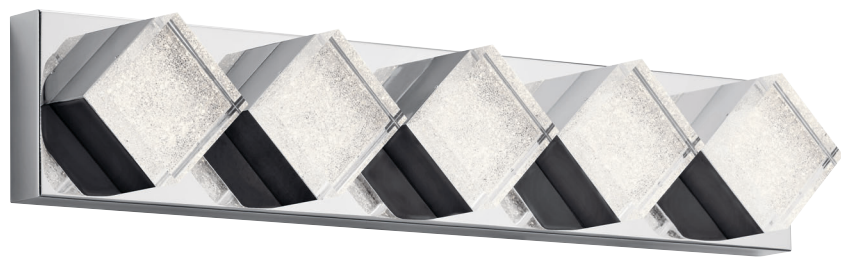

D | 83714

GORVE

Chrome
Clear Acrylic with Cubic Zirconia Chip

MODEL	DESCRIPTION	LED K	DELIVERED LUMENS	DIMMABLE	DIMENSIONS	EXT.	ADA COMPLIANT	NOTES
A	83779 Wall Sconce LED	3200K	750	Yes	7"W x 7"H	3.15"	Yes	Dry Location
B	83716 Linear Bath 17in LED	3000K	600	Yes	5.5"H x 17"L	4.53"	No	Dry Location
C	83715 Linear Bath 22in LED	3000K	800	Yes	5.5"H x 22.5"L	4.53"	No	Dry Location
D	83714 Linear Bath 28in LED	3200K	1250	Yes	5.5"H x 28.25"L	4.53"	No	Dry Location