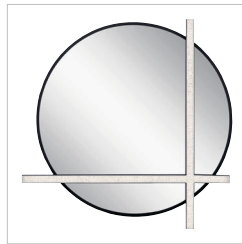

A | 84163

KEMENA™

Matte Black
Acrylic

	MODEL	DESCRIPTION	LED K	DELIVERED LUMENS	DIMMABLE	DIMENSIONS	EXT.	ADA COMPLIANT	NOTES
A	84163	Mirror LED	3000K	1300	No	26"H x 25.5"L	2.6"	Yes	Damp Location