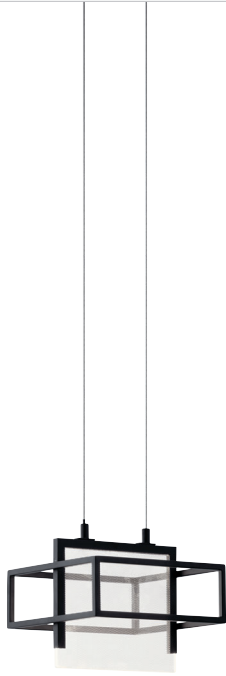

A | 84052

	MODEL	COLLECTION	DESCRIPTION	FINISH	DIFFUSER	LED K	DELIVERED LUMENS	DIMMABLE	DIMENSIONS
A	84052	Vega	Mini Pendant LED	Matte Black	Clear Acrylic	3000K	425	Yes	8"W x 8"H x 8"L
B	84052WH	Vega	Mini Pendant LED	White	Clear Acrylic	3000K	425	Yes	8"W x 8"H x 8"L
C	84083	Axis	Pendant LED	Matte Black	Etched Acrylic	3000K	725	Yes	12.25"W x 10.5"H x 12.25"L