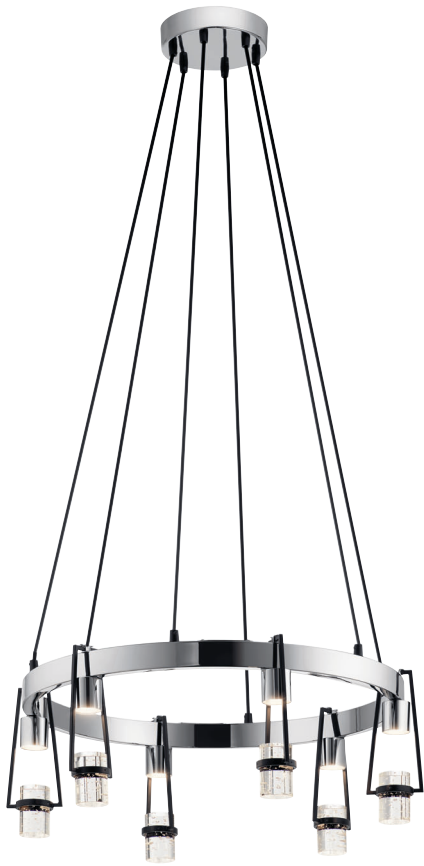

# ARABELLA

Champagne Gold or Polished Nickel  
Optical Crystal

MODEL	DESCRIPTION	FINISH	LED K	DELIVERED LUMENS	DIMMABLE	DIMENSIONS	EXT.	ADA COMPLIANT	NOTES
A	84066CG Chandelier/Pendant 6Lt LED	Champagne Gold	3000K	1800	Yes	26.5"W x 5.75"H	---	---	---
B	84068CG Chandelier/Pendant 3Lt LED	Champagne Gold	3000K	1250	Yes	20.5"W x 5.75"H	---	---	---
C	84067CG Linear Chandelier 5Lt LED	Champagne Gold	3000K	2600	Yes	2.25"W x 5.75"H x 36.5"L	---	---	---
D	84070CG Wall Sconce LED	Champagne Gold	3000K	650	Yes	4.75"W x 6"H	3.75"	Yes	Damp Location
E	84066 Polished Nickel Chandelier/Pendant 6Lt LED	Polished Nickel	3000K	1800	Yes	26.5"W x 5.75"H	---	---	---
F	84068 Polished Nickel Chandelier/Pendant 3Lt LED	Polished Nickel	3000K	1250	Yes	20.5"W x 5.75"H	---	---	---
G	84067 Polished Nickel Linear Chandelier 5Lt LED	Polished Nickel	3000K	2600	Yes	2.25"W x 5.75"H x 36.5"L	---	---	---
H	84070 Polished Nickel Wall Sconce LED	Polished Nickel	3000K	650	Yes	4.75"W x 6"H	3.75"	Yes	Damp Location

# SKYLINE

Polished Nickel  
Metal Shade with Clear Ice Glass Drops

	MODEL	DESCRIPTION	LED K	DELIVERED LUMENS	DIMMABLE	DIMENSIONS
A	83845	Pendant LED	3000K	850	Yes	11.75"W x 14.75"H
B	83846	Pendant LED	3000K	1900	Yes	18"W x 15"H

Skyline is an architectural delight, incorporating rectangular metal and glass prisms into a show-stopper. Each piece of artisan glass is crafted using a highly skilled technique where molten glass is piped into layers to make ice glass. The city never looked so chic.