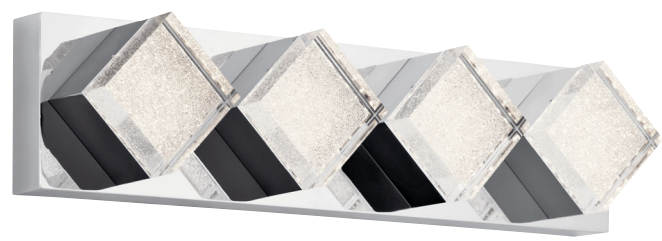

C | 83715

GORVE

Chrome
Clear Acrylic with Cubic Zirconia Chip

MODEL	DESCRIPTION	LED K	DELIVERED LUMENS	DIMMABLE	DIMENSIONS	EXT.	ADA COMPLIANT	NOTES
A	83779 Wall Sconce LED	3200K	750	Yes	7"W x 7"H	3.15"	Yes	Dry Location
B	83716 Linear Bath 17in LED	3000K	600	Yes	5.5"H x 17"L	4.53"	No	Dry Location
C	83715 Linear Bath 22in LED	3000K	800	Yes	5.5"H x 22.5"L	4.53"	No	Dry Location
D	83714 Linear Bath 28in LED	3200K	1250	Yes	5.5"H x 28.25"L	4.53"	No	Dry Location