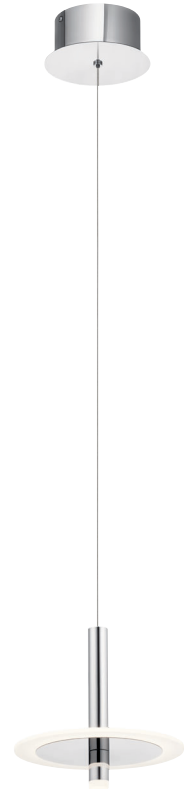

C | 84141

KORFU™

Chrome
Etched Acrylic

	MODEL	DESCRIPTION	LED K	DELIVERED LUMENS	DIMMABLE	DIMENSIONS
A	84139	Linear Chandelier 3Lt LED	3000K	2500	Yes	9.75"W x 9.5"H x 41.25"L
B	84140	Cluster Pendant 3Lt LED	3000K	2400	Yes	9.75"W x 9.5"H x 22.5"L
C	84141	Mini Pendant LED	3000K	775	Yes	9.75"W x 9.5"H