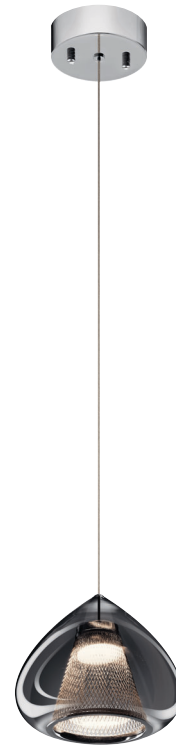

D | 84020

ZIN™

Chrome
Smoke Glass with Chrome Mesh Shade

	MODEL	DESCRIPTION	LED K	DELIVERED LUMENS	DIMMABLE	DIMENSIONS
A	84154	Linear Chandelier 5Lt LED	3000K	600	Yes	13"W x 14.25"H x 42"L
B	84155	Cluster Pendant 3Lt LED	3000K	325	Yes	21.25"W x 14.25"H
C	84019	Mini Pendant LED	3000K	300	Yes	6.5"W x 9.5"H
D	84020	Mini Pendant LED	3000K	200	Yes	7.75"W x 6.25"H
E	84021	Pendant LED	3000K	325	Yes	9.75"W x 14.25"H