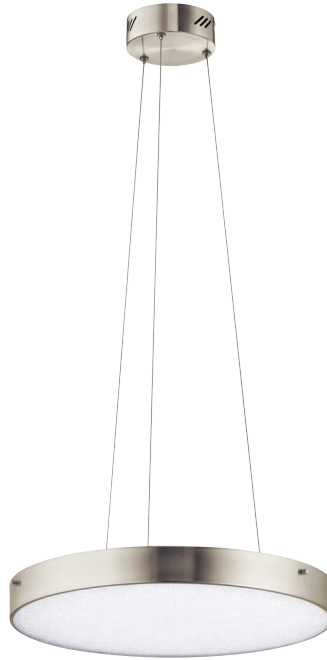

E | 83788

CRYSTAL MOON™

Brushed Nickel
Clear Glass With Cubic Zirconia Crystals

MODEL	DESCRIPTION	LED K	DELIVERED LUMENS	DIMMABLE	DIMENSIONS	
A	83778	Flush Mount LED	3000K	1800	Yes	15.75"W x 3.25"H x 15.75"L
B	84050	Flush Mount LED	3000K	900	Yes	11.75"W x 2.25"H
C	83786	Flush Mount LED	3000K	2200	Yes	15.75"W x 3.25"H
D	83787	Flush Mount LED	3000K	1500	Yes	19.75"W x 3.25"H
E	83788	Chandelier LED	3000K	1500	Yes	19.75"W x 2"H
F	83789	Chandelier LED	3000K	2600	Yes	24"W x 2.5"H