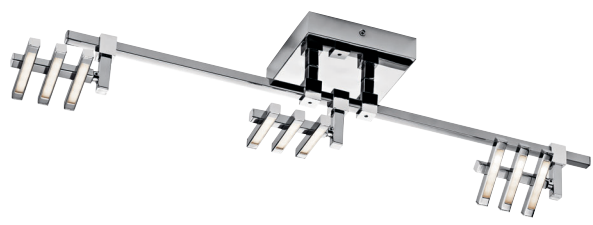

D | 83384

Heads are adjustable.