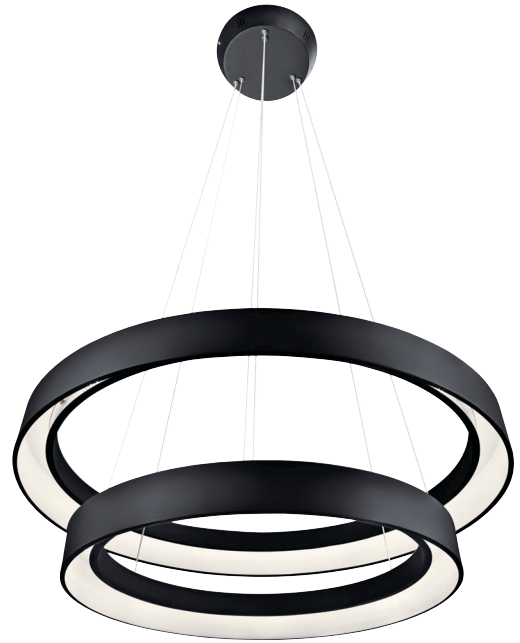

C | 83200

FORNELLO™

Textured Black

	MODEL	DESCRIPTION	LED K	DELIVERED LUMENS	DIMMABLE	DIMENSIONS
A	83453	Chandelier/Pendant LED	4000K	600	Yes	17.75"W x 2.25"H
B	83455	Chandelier/Pendant LED	4000K	950	Yes	23.5"W x 2.75"H
C	83200	Chandelier/Pendant 2Lt LED	4000K	1400	Yes	31.5"W x 3"H
D	84157	Flush Mount LED	3000K	1100	Yes	14"W x 3"H