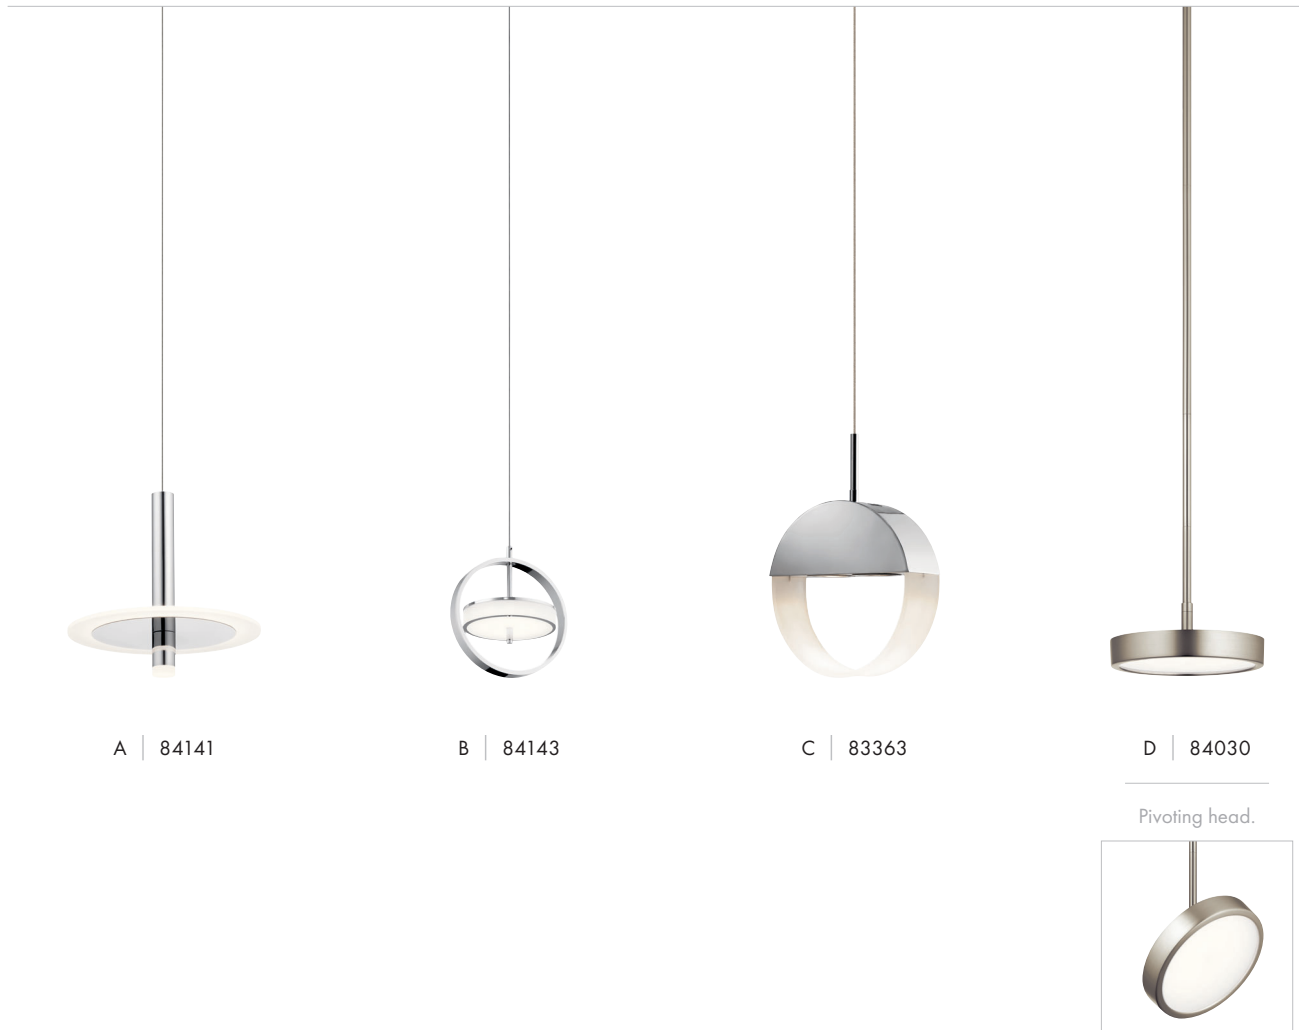

A | 84196

B | 84103

C | 84110

D | 84111

MODEL	COLLECTION	DESCRIPTION	FINISH	DIFFUSER	LED K	DELIVERED LUMENS	DIMMABLE	DIMENSIONS	
A	84196	Sorno	Mini Pendant LED	Champagne Gold	Etched Opal Glass	3000K	600	Yes	3.25"W x 15"H
B	84103	Rain	Pendant 4lt LED	Satin Nickel	Satin-Etched Cased Opal Glass	3000K	925	Yes	11"W x 16"H
C	84110	Beryl	Pendant LED	Chrome	Clear Glass Dome with Satin-Etched Cased Opal Inner Glass Globe	3000K	700	Yes	10"W x 15.25"H
D	84111	Beryl	Mini Pendant LED	Chrome	Clear Glass Dome with Satin-Etched Cased Opal Inner Glass Globe	3000K	600	Yes	6"W x 11.75"H

A | 84141

B | 84143

C | 83363

D | 84030

Pivoting head.

MODEL	COLLECTION	DESCRIPTION	FINISH	DIFFUSER	LED K	DELIVERED LUMENS	DIMMABLE	DIMENSIONS	NOTES	
A	84141	Korfu™	Mini Pendant LED	Chrome	Etched Acrylic	3000K	775	Yes	9.75"W x 9.5"H	---
B	84143	Baylin™	Mini Pendant LED	Chrome	White Acrylic	3000K	275	Yes	6"W x 6.75"H	---
C	83363	Anello™	Mini Pendant LED	Chrome	Etched Acrylic	3000K	125	Yes	2.25"W x 5.75"H x 5.75"L	---
D	84030	Stylus	Mini Pendant LED	Brushed Nickel	Silkscreen White Polycarbonate	3000K	2000	Yes	8"W x 3.25"H	Damp Location