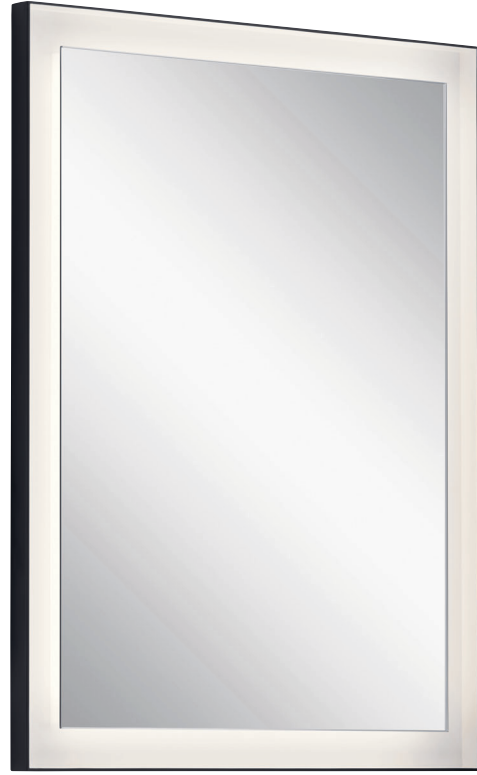

B | 84167

A sleek framework of LEDs surrounding the mirror creates a floating shadowbox.