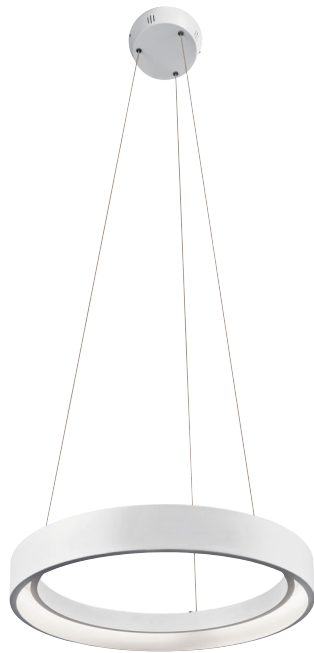

# FORNELLO™

Textured Black

	MODEL	DESCRIPTION	LED K	DELIVERED LUMENS	DIMMABLE	DIMENSIONS
A	83453	Chandelier/Pendant LED	4000K	600	Yes	17.75"W x 2.25"H
B	83455	Chandelier/Pendant LED	4000K	950	Yes	23.5"W x 2.75"H
C	83200	Chandelier/Pendant 2Lt LED	4000K	1400	Yes	31.5"W x 3"H
D	84157	Flush Mount LED	3000K	1100	Yes	14"W x 3"H