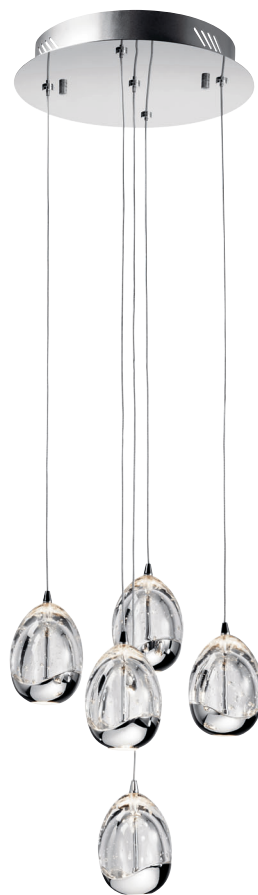

B | 83380

LAVINIA

Chrome
Bubble Crystal with Etched Acrylic Lens

	MODEL	DESCRIPTION	LED K	DELIVERED LUMENS	DIMMABLE	DIMENSIONS
A	83378	Mini Pendant LED	3000K	275	Yes	3.5"W x 5.5"H
B	83380	Cluster Pendant 5Lt LED	3000K	1250	Yes	12.25"W x 5.5"H