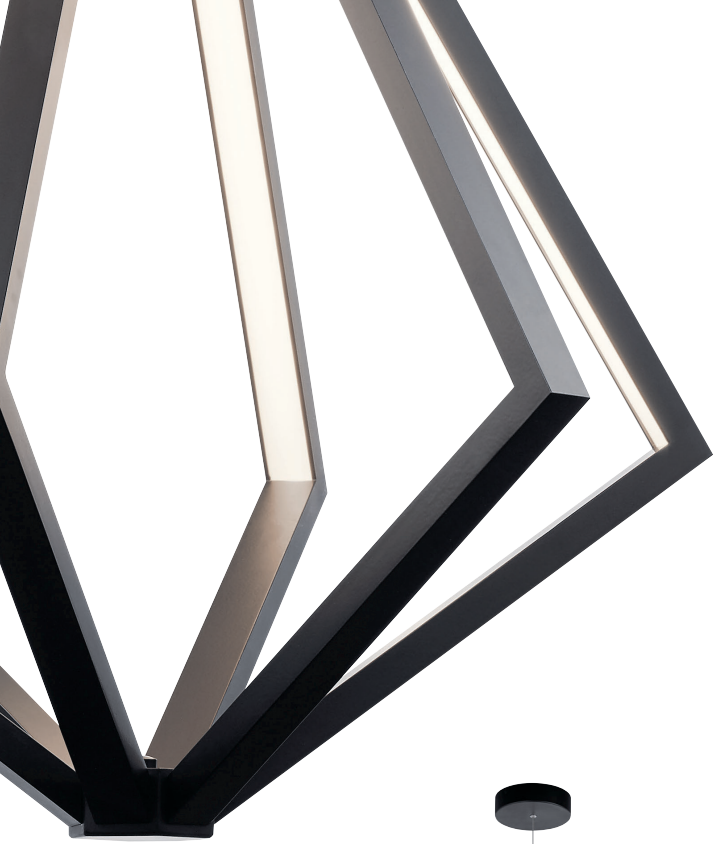

Everest defies the eye: how can something so sleek deliver light so fully? LEDs are nestled within the perfectly angled rails. When illuminated, the light fills the diamond-shape void for maximum impact.