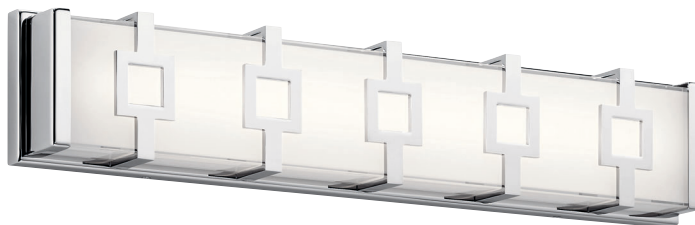

Mount horizontally or vertically.

B | 83904

VELITRI™

Chrome
White Etched Mitered Glass

MODEL	DESCRIPTION	LED K	DELIVERED LUMENS	DIMMABLE	DIMENSIONS	EXT.	ADA COMPLIANT	NOTES
A	83903 Linear Bath 15in LED	3000K	500	Yes	4.75"W x 15"H	2.68"	Yes	Mount Horizontally or Vertically; Damp Location
B	83904 Linear Bath 24in LED	3000K	1300	Yes	4.75"H x 24"L	2.68"	Yes	Mount Horizontally or Vertically; Damp Location
C	83905 Linear Bath 30in LED	3000K	1700	Yes	4.75"H x 30"L	2.68"	Yes	Mount Horizontally or Vertically; Damp Location