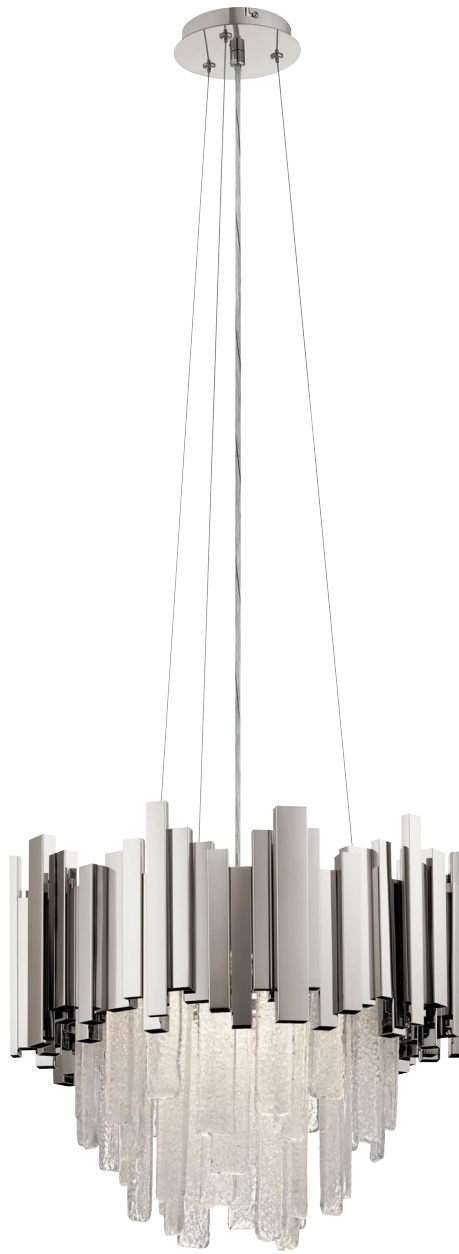

B | 83846

SKYLINE

Polished Nickel
Metal Shade with Clear Ice Glass Drops

	MODEL	DESCRIPTION	LED K	DELIVERED LUMENS	DIMMABLE	DIMENSIONS
A	83845	Pendant LED	3000K	850	Yes	11.75"W x 14.75"H
B	83846	Pendant LED	3000K	1900	Yes	18"W x 15"H