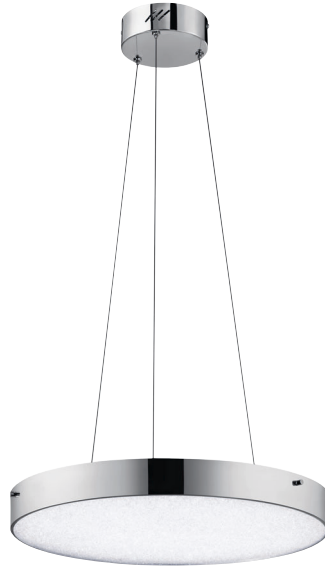

E | 83592

CRYSTAL MOON™

Chrome
Clear Glass With Cubic Zirconia Crystals

MODEL	DESCRIPTION	LED K	DELIVERED LUMENS	DIMMABLE	DIMENSIONS	
A	83712	Flush Mount LED	3000K	1800	Yes	15.75"W x 3.25"H x 15.75"L
B	84049	Flush Mount LED	3000K	900	Yes	11.75"W x 2.25"H
C	83588	Flush Mount LED	3000K	2200	Yes	15.75"W x 3.25"H
D	83589	Flush Mount LED	3000K	1500	Yes	19.75"W x 3.25"H
E	83592	Pendant LED	3000K	1500	Yes	19.75"W x 2"H
F	83591	Pendant LED	3000K	2600	Yes	24"W x 2.5"H