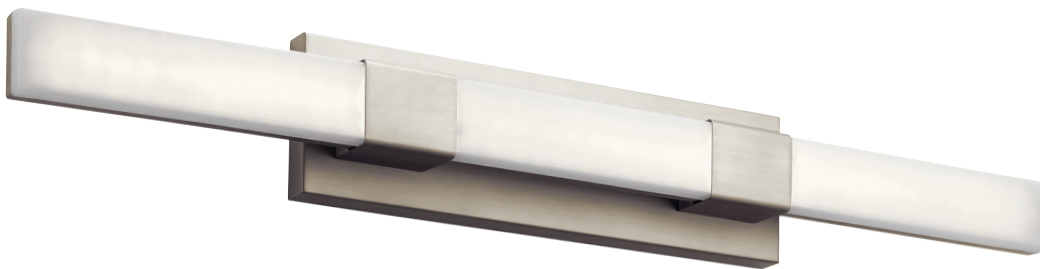

C | 84202

NELTEV™

Satin Nickel
White Polycarbonate

MODEL	DESCRIPTION	LED K	DELIVERED LUMENS	DIMMABLE	DIMENSIONS	EXT.	ADA COMPLIANT	NOTES
A	83793 Wall Sconce LED	3000K	625	Yes	5"W x 14.5"H	3"	Yes	Mount Up or Down; Damp Location
B	83737 Linear Bath 24in LED	3000K	1300	Yes	5"H x 24"L	3"	Yes	Mount Horizontally or Vertically; Damp Location
C	84202 Linear Bath 36in LED	3000K	2000	Yes	5"H x 36.25"L	2.9"	Yes	Mount Horizontally or Vertically; Damp Location