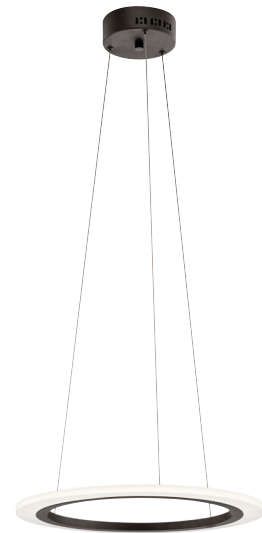

Hyvo™ Chandelier 3L LED 83987 | Page 48

A | 83987

Position rings straight or at angles.

B | 83988

Position rings straight or at angles.

C | 83989

HYVO™

Bronze  
Matte White Acrylic