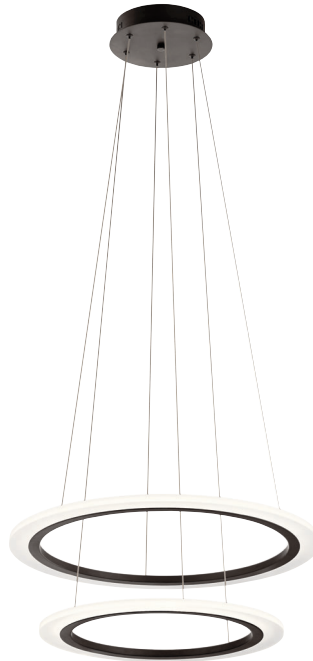

B | 83988

Position rings straight or at angles.