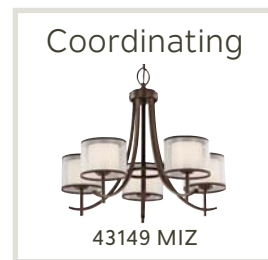

# Tallie™

Finish: Mission Bronze™  
 Glass: Satin Etched White Inner Diffusers  
 Shades: Brown Trimmed White Translucent Organza Outer

A | 45450 MIZ

B | 45451 MIZ

D | 45449 MIZ  
Wall Sconce

C | 45452 MIZ

## Tallie™

	ITEM #	FINISH	LIGHT SOURCE	DIMENSIONS	EXT.	HCWO	NOTES
A	45450	MIZ	(2) 60W (C)	12.5W x 7.5H	6.5	3.75	Ⓧ
B	45451	MIZ	(3) 60W (C)	20.5W x 7.5H	6.75	3.75	Ⓧ
C	45452	MIZ	(4) 60W (C)	28.25W x 7.5H	6.75	3.75	Ⓧ
D	45449	MIZ	(1) 60W (C)	5W x 7.5H	6.5	3.75	Ⓧ