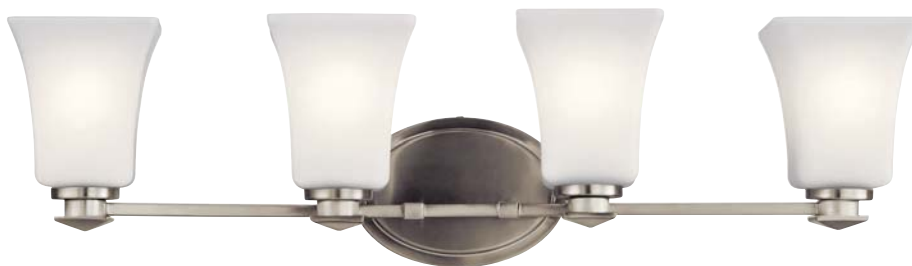

Clare

Finish: Brushed Nickel
Glass: Satin Etched Cased Opal

A | 45897 NI

B | 45898 NI

D | 45896 NI
Wall Sconce

C | 45899 NI

Features

Mounts Up or Down

Clare

	ITEM #	FINISH	LIGHT SOURCE	DIMENSIONS	EXT.	HCWO	NOTES
A	45897	NI	(2) 75W (M)	14.25W x 7.75H	5.75	5.25	Ⓚ May be installed with glass up or down.
B	45898	NI	(3) 75W (M)	20.75W x 7.75H	5.75	5.25	Ⓚ May be installed with glass up or down.
C	45899	NI	(4) 75W (M)	28W x 7.75H	5.75	5.25	Ⓚ May be installed with glass up or down.
D	45896	NI	(1) 75W (M)	5W x 7.25H	5.75	3.75	Ⓚ May be installed with glass up or down.