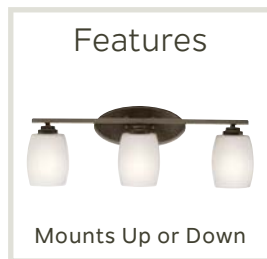

Eileen™

Finish: Olde Bronze®
Glass: Satin Etched Cased Opal

B | 5097 OZS
5097 OZSL16

A | 5096 OZS
5096 OZSL16
Wall Sconce

C | 5098 OZS
5098 OZSL16

D | 5099 OZS
5099 OZSL16

Eileen™

ITEM #	FINISH	LIGHT SOURCE	LED BULB OUTPUT	DIMENSIONS	EXT.	HCWO	NOTES	
A	5096	OZS	(1) 100W (M)	---	4.5W x 10.75H	7	5.75	Ⓧ May be installed with glass up or down.
A	5096	OZSL16	(1) 9W (M)	3000K, 80 CRI, 800 Lumens, LPW	4.5W x 10.75H	7	5.75	Ⓧ Dimmable. May be installed with glass up or down.
B	5097	OZS	(2) 100W (M)	---	14.25W x 9.25H	6	6.75	Ⓧ May be installed with glass up or down.
B	5097	OZSL16	(2) 9W (M)	3000K, 80 CRI, 800 Lumens, LPW	14.25W x 9.25H	6	6.75	Ⓧ Dimmable. May be installed with glass up or down.
C	5098	OZS	(3) 100W (M)	---	24W x 9.25H	6	6.75	Ⓧ May be installed with glass up or down.
C	5098	OZSL16	(3) 9W (M)	3000K, 80 CRI, 800 Lumens, LPW	24W x 9.25H	6	6.75	Ⓧ Dimmable. May be installed with glass up or down.
D	5099	OZS	(4) 100W (M)	---	33.75W x 9.25H	6	6.75	Ⓧ May be installed with glass up or down.
D	5099	OZSL16	(4) 9W (M)	3000K, 80 CRI, 800 Lumens, LPW	33.75W x 9.25H	6	6.75	Ⓧ Dimmable. May be installed with glass up or down.