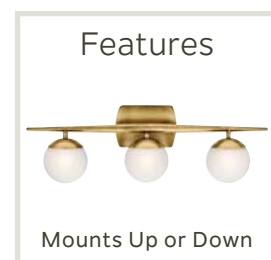

# Jasper

Finish: Natural Brass  
Glass: Satin Etched Cased Opal

A | 45581 NBR

B | 45582 NBR

D | 45580 NBR  
Wall Sconce

C | 45583 NBR

## Jasper

	ITEM #	FINISH	LIGHT SOURCE	DIMENSIONS	EXT.	HCWO	NOTES
A	45581	NBR	(2) 50W (G9)	16.5W x 7.75H	6	5.5	May be installed with glass up or down.
B	45582	NBR	(3) 50W (G9)	24.5W x 7.75H	6	5.5	May be installed with glass up or down.
C	45583	NBR	(4) 50W (G9)	32.25W x 7.5H	6	5.5	May be installed with glass up or down.
D	45580	NBR	(1) 50W (G9)	4.5W x 11.5H	5.75	5.75	May be installed with glass up or down.