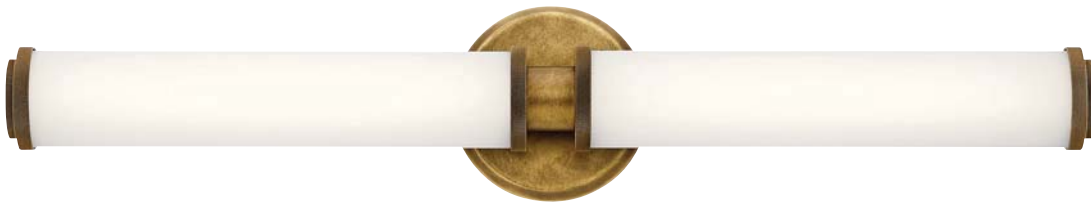

Indeco™ LED

Finish: Natural Brass
Glass: Satin Etched White

A | **45686 NBRLED**
Wall Sconce
ADA Compliant

B | **45685 NBRLED**
Multi-Directional
ADA Compliant

Features

Mounts Vertically
or Horizontally

“Gorgeous! Easy to install, and aesthetically beautiful. The lighting provides perfect ambiance, and a unique look. I was able to put the Indeco Linear up without assistance. Kichler makes quality.”

- HCCD | San Diego, CA | Indeco™ LED 45685 NBRLED

Indeco™ LED

ITEM #	FINISH	LIGHT SOURCE	LED OUTPUT	DIMENSIONS	EXT.	HCWO	NOTES
A 45686	NBRLED	(1) 16W  	3000K, 90 CRI, 1090 Lumens, 68 LPW	5W x 14.5H	3.75	12	  Dimmable. May be installed with glass up or down. May be installed vertically or horizontally.
B 45685	NBRLED	(2) 31W  	3000K, 90 CRI, 1915 Lumens, 61 LPW	27W x 5H	3.75	2.5	  Dimmable. May be installed vertically or horizontally.