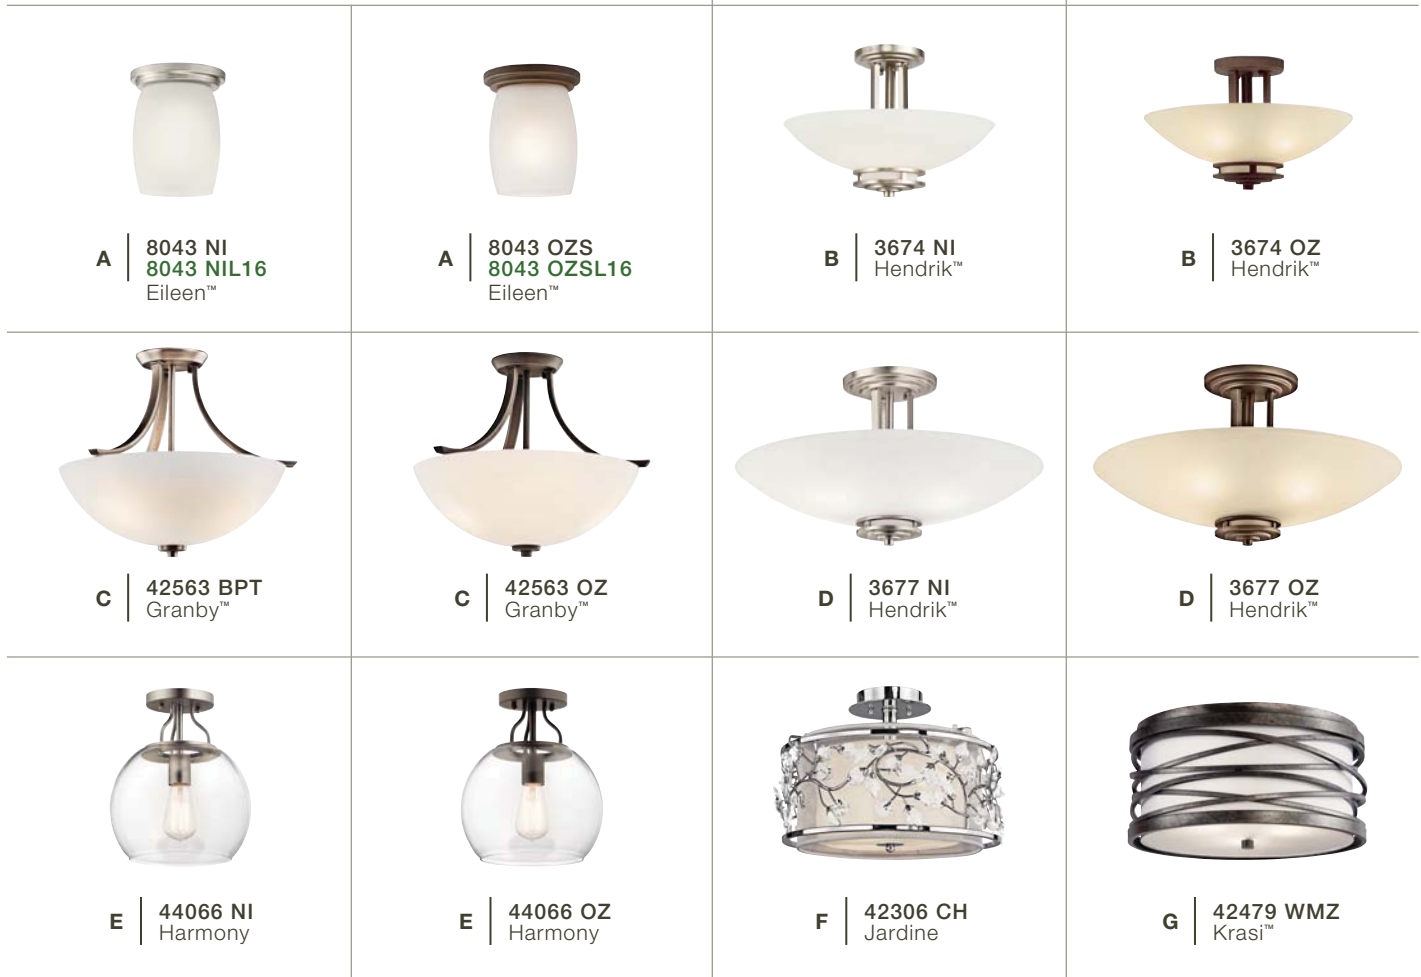

Ceiling

Ceiling

	ITEM #	FINISH	LIGHT SOURCE	LED BULB OUTPUT	DIMENSIONS	NOTES
A	8043	NI, OZS	(1) 100W (M) ❖	---	5W x 6.25H	
A	8043	NIL16, OZSL16	(1) 9W (M) ⚡ ❖ ⚡	3000K, 80 CRI, 800 Lumens, LPW	5W x 6.25H	Dimmable.
B	3674	NI, OZ	(2) 60W (M)	---	15W x 10H	
C	42563	BPT, OZ	(3) 75W (M)	---	17.25W x 14H	
D	3677	NI, OZ	(4) 100W (M) ✓	---	24W x 12.25H	
E	44066	NI, OZ	(1) 75W (M)	---	10W x 12H	
F	42306	CH	(3) 60W (C)	---	15.5W x 10.75H	
G	42479	WMZ	(3) 60W (M) ❖	---	16W x 7.75H ⓘ	

Measurements shown in inches. U.S. & Canada Patent Pending.