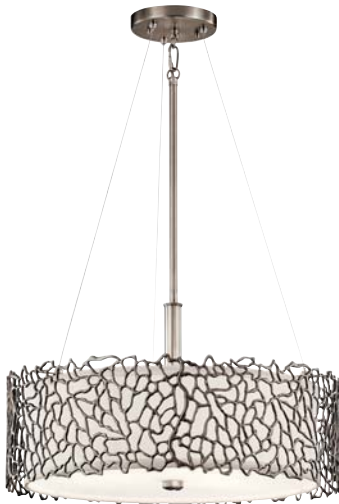

Pendants

A | 43349 CLP
Silver Coral

C | 43723 CH
Piper

B | 43346 CLP
Silver Coral

C | 43723 ESP
Piper

Pendants

	ITEM #	FINISH	LIGHT SOURCE	DIMENSIONS	OVRL. H	EXTRA WIRE	CHAIN/STEM	NOTES
A	43349	CLP	(1) 100W (M)	7.25W x 10H	48	66	36	Additional chain 2996 CLP, additional stem 2999 CLP. Sloped ceiling kit included.
B	43346	CLP	(3) 100W (M)	18.25W x 11.25H	50	69	36	Additional chain 2996 CLP, additional stem 2999 CLP. Sloped ceiling kit included.
C	43723	CH, ESP	(6) 60W (C)	24W x 31.25H	106	45	72	Additional chain 4901 CH, ESP.