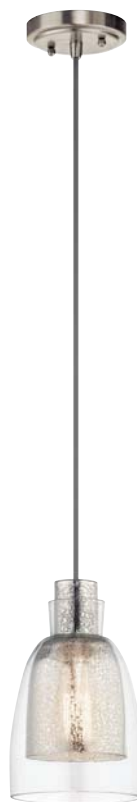

Evie Pendants

E | 43627 NI
Evie
Clear Outer Glass
Mercury Inner Glass

F | 43624 NI
Evie
Clear Outer Glass
Mercury Inner Glass

G | 43625 NI
Evie
Clear Outer Glass
Mercury Inner Glass

H | 43629 NI
Evie
Clear Outer Glass
Mercury Inner Glass

Evie Pendants

	ITEM #	FINISH	LIGHT SOURCE	DIMENSIONS	OVRL. H	NOTES
E	43627	NI	(3) 100W (M)	14.25W x 9.5H	113	
F	43624	NI	(1) 100W (M)	6.5W x 7.75H	113	
G	43625	NI	(1) 100W (M)	6W x 9.5H	113	
H	43629	NI	(1) 100W (M)	6W x 8.25H	113	

Measurements shown in inches. U.S. & Canada Patent Pending.