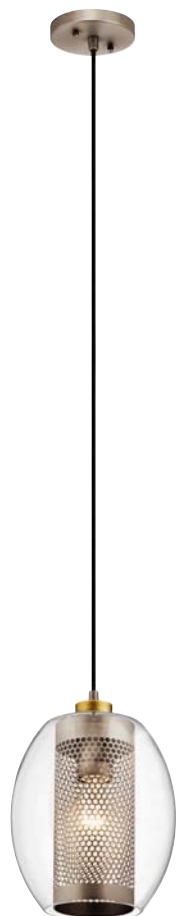

# Asher™ Pendants

Finish: Antique Pewter with Natural Brass Accents

**B** | 44102 AP  
Asher™

**C** | 44103 AP  
Asher™

**D** | 44104 AP  
Asher™

## Asher™ Pendants

	ITEM #	FINISH	LIGHT SOURCE	DIMENSIONS	OVRLL. H	NOTES
<b>B</b>	44102	AP	(1) 75W (M)	8.5W x 11.75H	118	
<b>C</b>	44103	AP	(3) 75W (M)	17.25W x 11.75H	---	
<b>D</b>	44104	AP	(3) 75W (M)	8.5W x 11.75H x 28.5L	118	