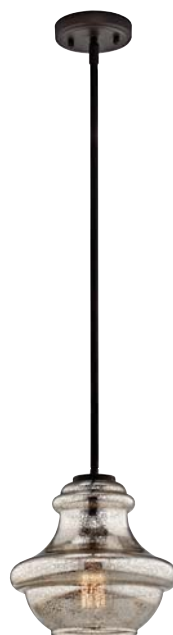

G | 42475 OZMER
Mercury Glass

H | 42044 OZMER
Mercury Glass

J | 42167 OZMER
Mercury Glass

K | 42456 OZCP
Champagne Glass

Everly™ Pendants

	ITEM #	FINISH	LIGHT SOURCE	DIMENSIONS	OVRL. H	STEM TILT	EXTRA WIRE	CHAIN/STEM	NOTES
G	42475	OZMER	(1) 100W (M)	11W x 29.5H	68	90°	54	36	Additional stem 2999 OZ.
H	42044	OZMER	(1) 100W (M)	12W x 10.5H	49	90°	73	36	Additional stem 2999 OZ.
J	42167	OZMER	(1) 100W (M)	9.5W x 9.25H	48	90°	66	36	Additional stem 2999 OZ.
K	42456	OZCP	(1) 100W (M)	7W x 13.75H	52	90°	64	36	Additional stem 2999 OZ.

Measurements shown in inches. U.S. & Canada Patent Pending.