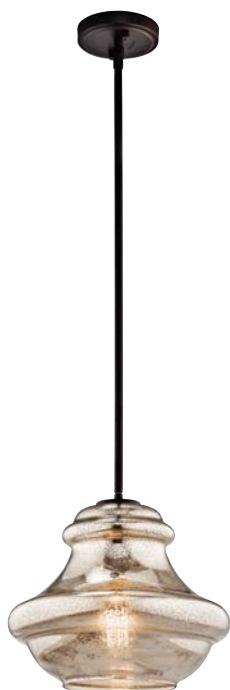

G | 42475 OZMER
Mercury Glass

H | 42044 OZMER
Mercury Glass

J | 42167 OZMER
Mercury Glass

K | 42456 OZCP
Champagne Glass

Everly™ Pendants

	ITEM #	FINISH	LIGHT SOURCE	DIMENSIONS	OVRL. H	STEM TILT	EXTRA WIRE	CHAIN/STEM	NOTES
G	42475	OZMER	(1) 100W (M)	11W x 29.5H	68	90°	54	36	Additional stem 2999 OZ.
H	42044	OZMER	(1) 100W (M)	12W x 10.5H	49	90°	73	36	Additional stem 2999 OZ.
J	42167	OZMER	(1) 100W (M)	9.5W x 9.25H	48	90°	66	36	Additional stem 2999 OZ.
K	42456	OZCP	(1) 100W (M)	7W x 13.75H	52	90°	64	36	Additional stem 2999 OZ.