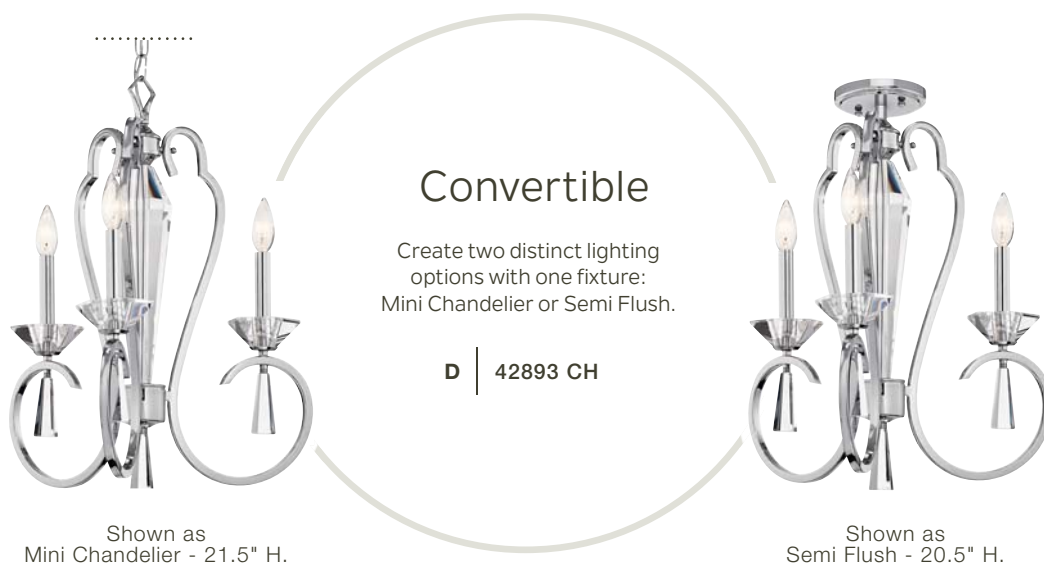

Optic Ice™

Finish: Chrome with Optical Crystal Accents

B | 42895 CH
Chandelier

C | 42896 CH
Wall Sconce

Optic Ice™

	ITEM #	FINISH	LIGHT SOURCE	DIMENSIONS	OVRL. H	EXTRA WIRE	CHAIN/STEM	EXT.	HCWO	NOTES
A	42894	CH	(6) 60W (C)	29W x 26.75H	101	56	72	---	---	Additional chain 2996 CH.
B	42895	CH	(9) 60W (C)	36W x 36.5H	111	54	72	---	---	Additional chain 4901 CH.
C	42896	CH	(1) 60W (C)	4.25W x 18H	---	---	---	8.75	13.75	D
D	42893	CH	(3) 60W (C)	18.5W x 21.5H	96	22	72	---	---	Additional chain 2996 CH.