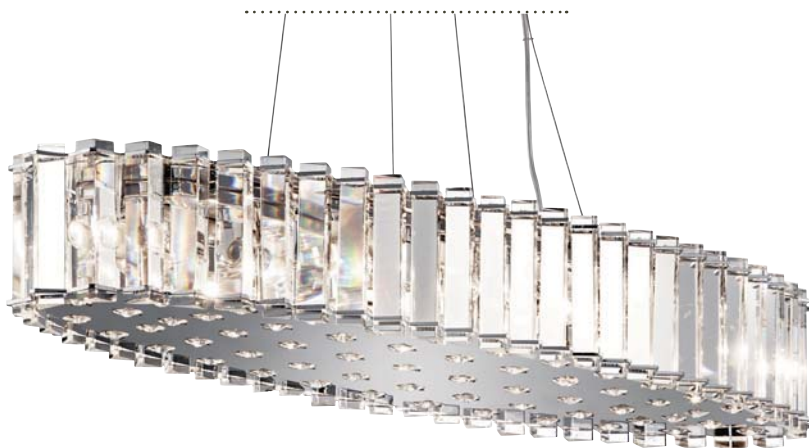

Crystal Skye™

Finish: Chrome with Optical Crystal Accents

A | 42195 CH
Pendant

Laser-Cut
Chrome Diffuser
with Suspended
Faceted Optical
Crystals

B | 42175 CH
Wall Sconce
ADA Compliant

C | 42174 CH
Mini Pendant

Prism Shaped
Crystals

D | 42173 CH
Oval Chandelier/Pendant

Crystal Skye™

	ITEM #	FINISH	LIGHT SOURCE	DIMENSIONS	OVRL. H	EXTRA WIRE	EXT.	HCWO	NOTES
A	42195	CH	(8) 50W (G9) Ⓢ	20.75W x 5.25H	53.5	---	---	---	
B	42175	CH	(2) 50W (G9) Ⓢ	6.5W x 11H	---	---	4	5.5	Ⓢ
C	42174	CH	(1) 100W (M)	6.5W x 11.75H	85	---	---	---	
D	42173	CH	(12) 50W (G9) Ⓢ	11.75W x 5H x 35.25L	79	10	---	---	