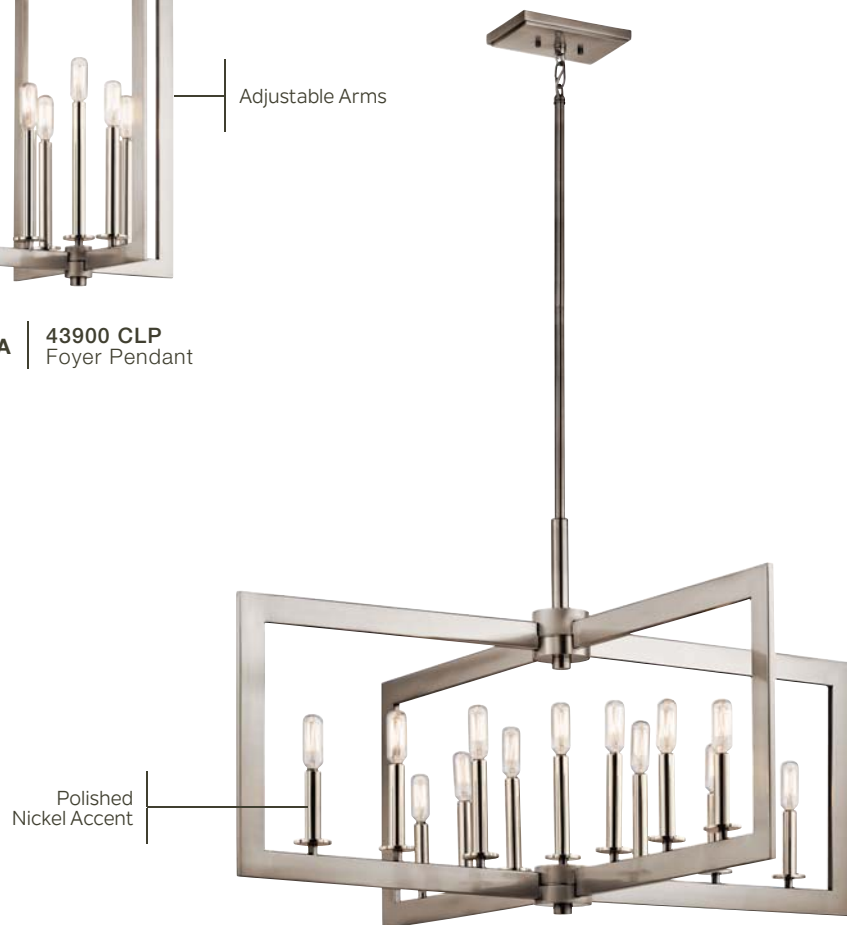

Cullen

Finish: Classic Pewter with Polished Nickel Accents

A | 43900 CLP
Foyer Pendant

B | 43902 CLP
Foyer Pendant

C | 43901 CLP
Linear Chandelier

Vintage
Filament Bulb

5971 CLR