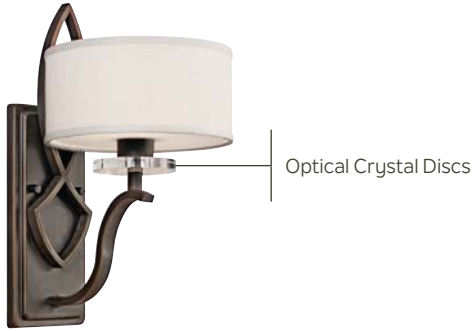

# Leighton™

Finish: Olde Bronze® with Optical Crystal Disc Accents  
 Glass: Satin Etched Diffusers  
 Shades: Off-White Fabric

**A** | 45178 OZ  
Wall Sconce

**B** | 42482 OZ  
Pendant

**C** | 42485 OZ  
Semi Flush

**D** | 42486 OZ  
Semi Flush

## Leighton™

ITEM #	FINISH	LIGHT SOURCE	DIMENSIONS	OVRL. H	EXTRA WIRE	CHAIN/STEM	EXT.	HCWO	NOTES
A	45178 OZ	(1) 60W (C)	8W x 14.75H	---	---	---	9.75	8.5	G type bulb recommended.
B	42482 OZ	(3) 100W (M)	26W x 28H	102	53	72	---	---	Additional chain 2996 OZ.
C	42485 OZ	(3) 75W (M)	16W x 11H	---	---	---	---	---	
D	42486 OZ	(4) 100W (M)	22W x 13.5H	---	---	---	---	---	