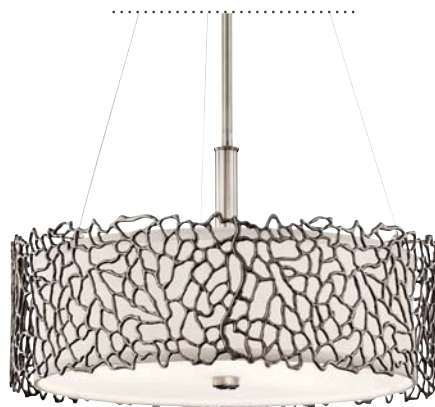

# Silver Coral

Finish: Classic Pewter  
Glass: Etched Diffuser  
Shades: White Fabric

**B** | 43347 CLP  
Chandelier/Pendant  
Etched Glass Diffuser

Shown as  
Pendant - 11" H.

## Convertible

Create two distinct lighting options with one fixture:  
Pendant or Semi Flush.

**D** | 43346 CLP

**C** | 43349 CLP  
Mini Pendant

Shown as  
Semi Flush - 11.25" H.

“ Easy to install looks great beautiful design reflected on ceiling. ”

- Jayce | Fort Myers, FL | Silver Coral 43348 CLP

## Silver Coral

	ITEM #	FINISH	LIGHT SOURCE	DIMENSIONS	OVRL. H	EXTRA WIRE	CHAIN/STEM	NOTES
<b>A</b>	43348	CLP	(4) 100W (M)	16W x 13.5H x 34L	47	96	36	Additional chain 2996 CLP, additional stem 2999 CLP. Sloped ceiling kit included.
<b>B</b>	43347	CLP	(4) 100W (M)	22W x 13.5H	47	99	36	Additional chain 2996 CLP, additional stem 4935 CLP. Sloped ceiling kit included.
<b>C</b>	43349	CLP	(1) 100W (M)	7.25W x 10H	48	66	36	Additional chain 2996 CLP, additional stem 2999 CLP. Sloped ceiling kit included.
<b>D</b>	43346	CLP	(3) 100W (M)	18.25W x 11H	50	69	36	Additional chain 2996 CLP, additional stem 2999 CLP. Sloped ceiling kit included.