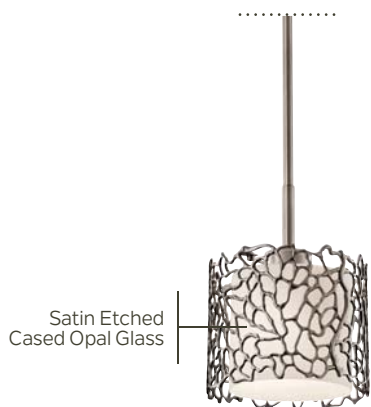

# Silver Coral

Finish: Classic Pewter  
Glass: Etched Diffuser  
Shades: White Fabric

**B** | 43347 CLP  
Chandelier/Pendant  
Etched Glass Diffuser

Shown as  
Pendant - 11" H.

## Convertible

Create two distinct lighting options with one fixture:  
Pendant or Semi Flush.

**D** | 43346 CLP

**C** | 43349 CLP  
Mini Pendant

Shown as  
Semi Flush - 11.25" H.

“ Easy to install looks great beautiful design reflected on ceiling. ”

- Jayce | Fort Myers, FL | Silver Coral 43348 CLP

## Silver Coral

	ITEM #	FINISH	LIGHT SOURCE	DIMENSIONS	OVRL. H	EXTRA WIRE	CHAIN/STEM	NOTES
<b>A</b>	43348	CLP	(4) 100W (M)	16W x 13.5H x 34L	47	96	36	Additional chain 2996 CLP, additional stem 2999 CLP. Sloped ceiling kit included.
<b>B</b>	43347	CLP	(4) 100W (M)	22W x 13.5H	47	99	36	Additional chain 2996 CLP, additional stem 4935 CLP. Sloped ceiling kit included.
<b>C</b>	43349	CLP	(1) 100W (M)	7.25W x 10H	48	66	36	Additional chain 2996 CLP, additional stem 2999 CLP. Sloped ceiling kit included.
<b>D</b>	43346	CLP	(3) 100W (M)	18.25W x 11H	50	69	36	Additional chain 2996 CLP, additional stem 2999 CLP. Sloped ceiling kit included.