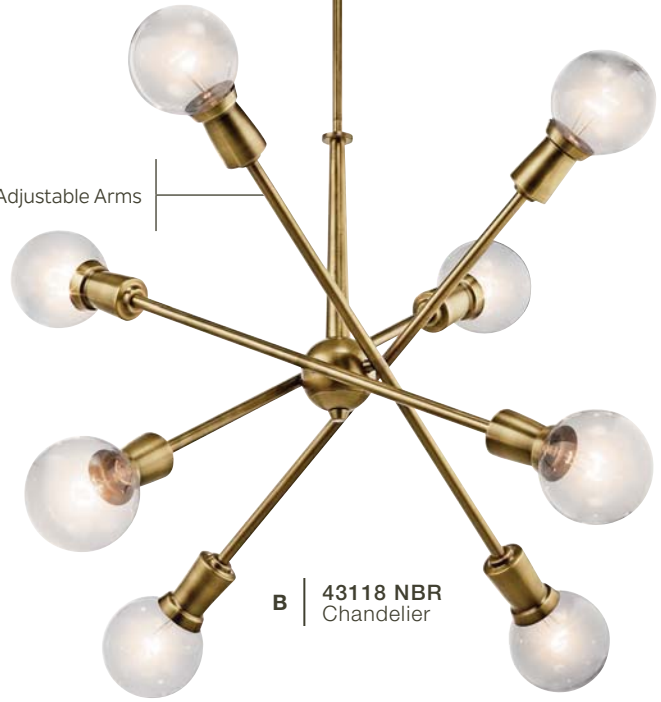

Armstrong

Finish: Natural Brass

Adjustable Arms

B | 43118 NBR
Chandelier

Adjustable
Arms

A | 43119 NBR
Chandelier

Features

Adjusts Vertically or
Horizontally