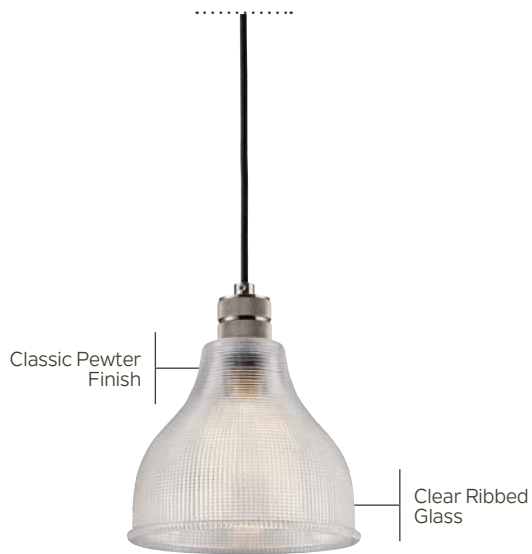

Devin

Finish: Natural Brass
Glass: Clear or Smoke Ribbed

A | 43958 NBR
Pendant

B | 43127 NBR
Mini Pendant

C | 43551 CLP
Mini Pendant

C | 43551 NBR
Mini Pendant

Devin

| | ITEM # | FINISH | LIGHT SOURCE | DIMENSIONS | OVRL H | EXTRA WIRE | CHAIN/STEM | NOTES |
|----------|--------|----------|--------------|----------------|--------|------------|------------|---|
| A | 43958 | NBR | (3) 100W (M) | 18W x 12.75H | 51 | 70 | 36 | Additional chain 2996 NBR, additional stem 2999 NBR. Sloped ceiling kit included. |
| B | 43127 | NBR | (1) 100W (M) | 7.75W x 10.25H | 118 | --- | --- | |
| C | 43551 | CLP, NBR | (1) 100W (M) | 8W x 9H | 118 | --- | --- | |