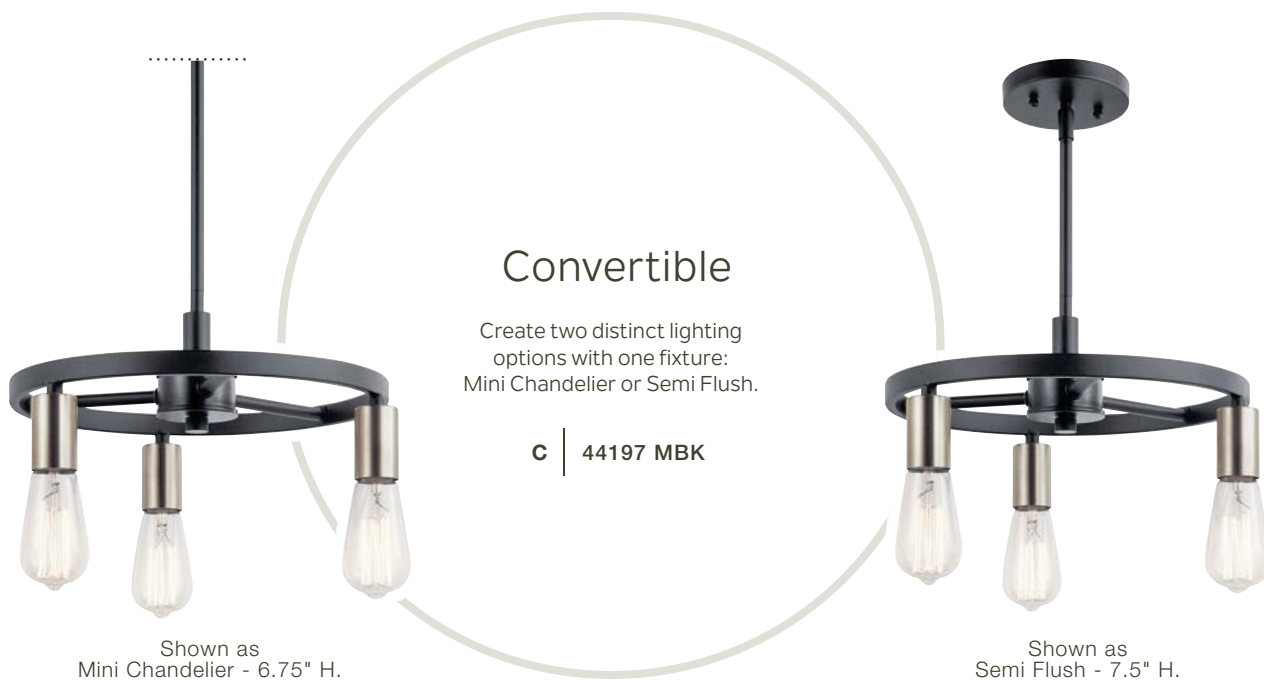

# Brooklyn

Finish: Matte Black

**A** | 44195 MBK  
Chandelier

**B** | 44196 MBK  
Mini Pendant

## Convertible

Create two distinct lighting options with one fixture:  
Mini Chandelier or Semi Flush.

**C** | 44197 MBK

Shown as  
Mini Chandelier - 6.75" H.

Shown as  
Semi Flush - 7.5" H.

### Features

Shown Glass Up

Shown Glass Down

### Vintage Filament Bulb

4071 CLR