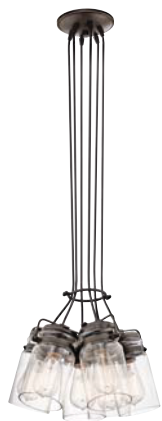

**B** | 45576 OZ  
Wall Sconce

**C** | 42878 OZ  
Mini Pendant

**D** | 42891 OZ  
Flush Mount

Can be used with  
or without included  
cord ring to achieve a  
different look

**E** | 42869 OZ  
Pendant

**F** | 42877 OZ  
Pendant

## Brinley™

	ITEM #	FINISH	LIGHT SOURCE	DIMENSIONS	OVRL. H	EXT.	HCWO	NOTES
<b>A</b>	42890	OZ	(8) 100W (M)	10.25W x 7.75H x 25.5L	124	---	---	
<b>B</b>	45576	OZ	(1) 100W (M)	5W x 11.5H	---	6.25	6	<b>D</b>
<b>C</b>	42878	OZ	(1) 100W (M)	4.75W x 7.75H	113	---	---	
<b>D</b>	42891	OZ	(3) 75W (M) ✓	11.75W x 8H	---	---	---	
<b>E</b>	42869	OZ	(3) 100W (M)	8.5W x 7.75H	124	---	---	
<b>F</b>	42877	OZ	(6) 100W (M)	12W x 7.75H	124	---	---	