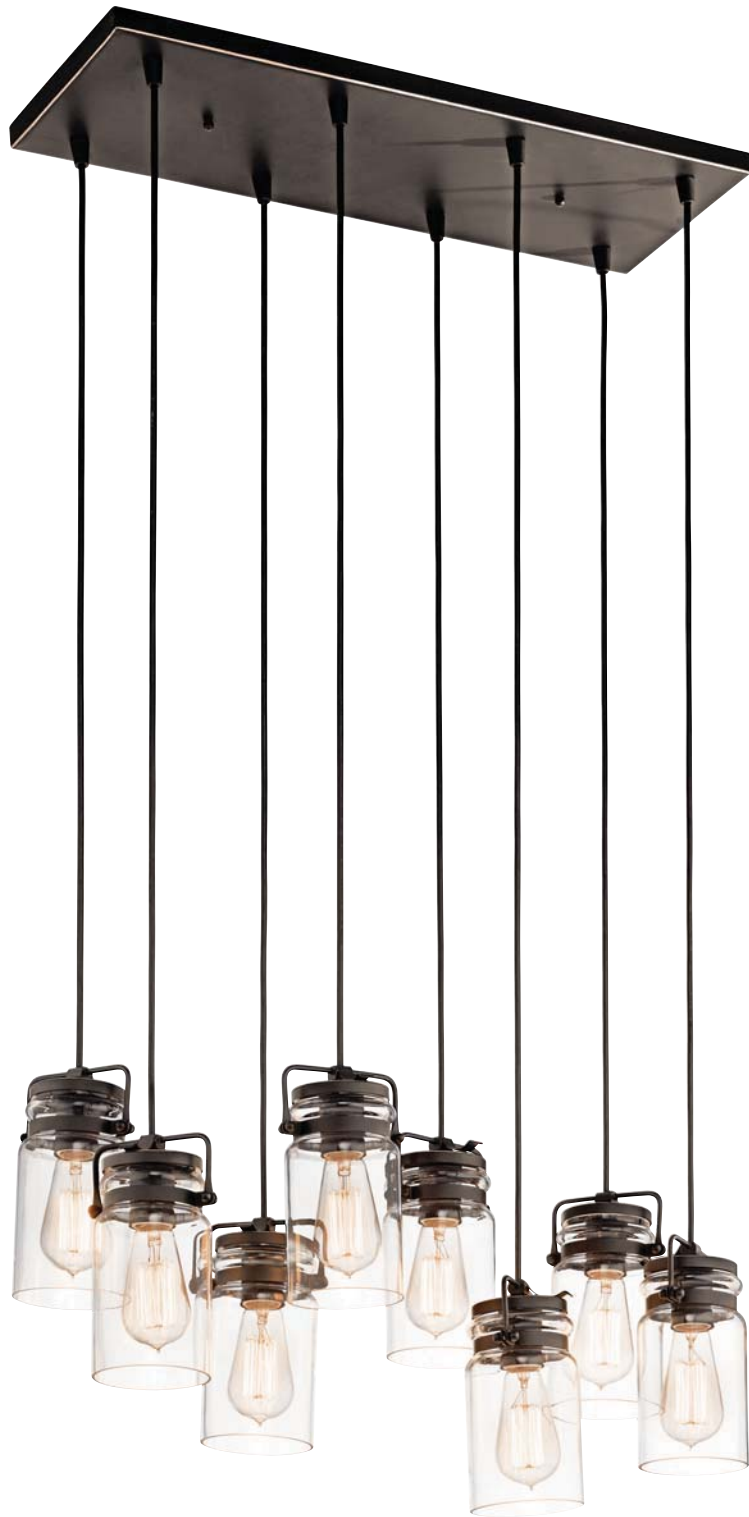

Brinley™

Finish: Olde Bronze®
Glass: Clear

A | 42890 OZ
Linear Chandelier

Vintage
Filament Bulb

4071 CLR

Coordinating

45689 OZ