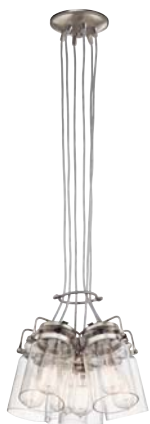

B | 45576 NI
Wall Sconce

Mason Jar
Inspired Glass

C | 42878 NI
Mini Pendant

D | 42891 NI
Flush Mount

Can be used with
or without included
cord ring to achieve a
different look

E | 42869 NI
Pendant

F | 42877 NI
Pendant

“ Easy to install great stylish look strong and sturdy construction. The glass is not too thin and the construction is strong and not flimsy. I have this one hanging in my bathroom over a pedestal sink it look amazing! ”

- nonstop | Columbus, OH | Brinley™ 42878 NI

Brinley™

	ITEM #	FINISH	LIGHT SOURCE	DIMENSIONS	OVRL H	EXT.	HCWO	NOTES
A	42890	NI	(8) 100W (M)	10.25W x 7.75H x 25.5L	124	---	---	
B	45576	NI	(1) 100W (M)	5W x 11.5H	---	6.25	6	Ⓚ
C	42878	NI	(1) 100W (M)	4.75W x 7.75H	113	---	---	
D	42891	NI	(3) 75W (M) ✓	11.75W x 8H	---	---	---	
E	42869	NI	(3) 100W (M)	8.5W x 7.75H	124	---	---	
F	42877	NI	(6) 100W (M)	12W x 7.75H	124	---	---	