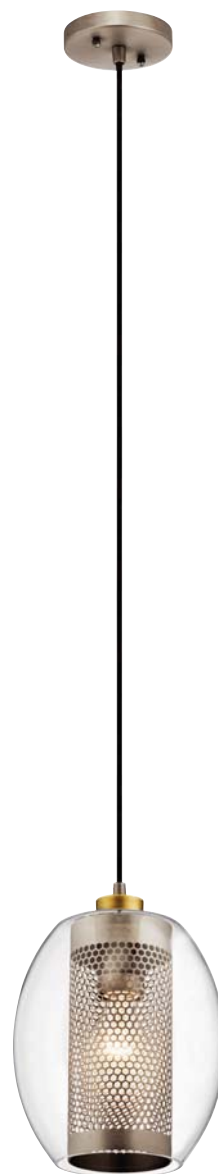

Asher™

Finish: Antique Pewter
Glass: Clear

B | 44103 AP
Pendant

C | 44102 AP
Mini Pendant

Asher™

	ITEM #	FINISH	LIGHT SOURCE	DIMENSIONS	OVRL. H	NOTES
A	44104	AP	(3) 75W (M)	8.5W x 11.75H x 28.5L	118	
B	44103	AP	(3) 75W (M)	17.25W x 11.75H	118	
C	44102	AP	(1) 75W (M)	8.5W x 11.75H	118	

Measurements shown in inches. U.S. & Canada Patent Pending.