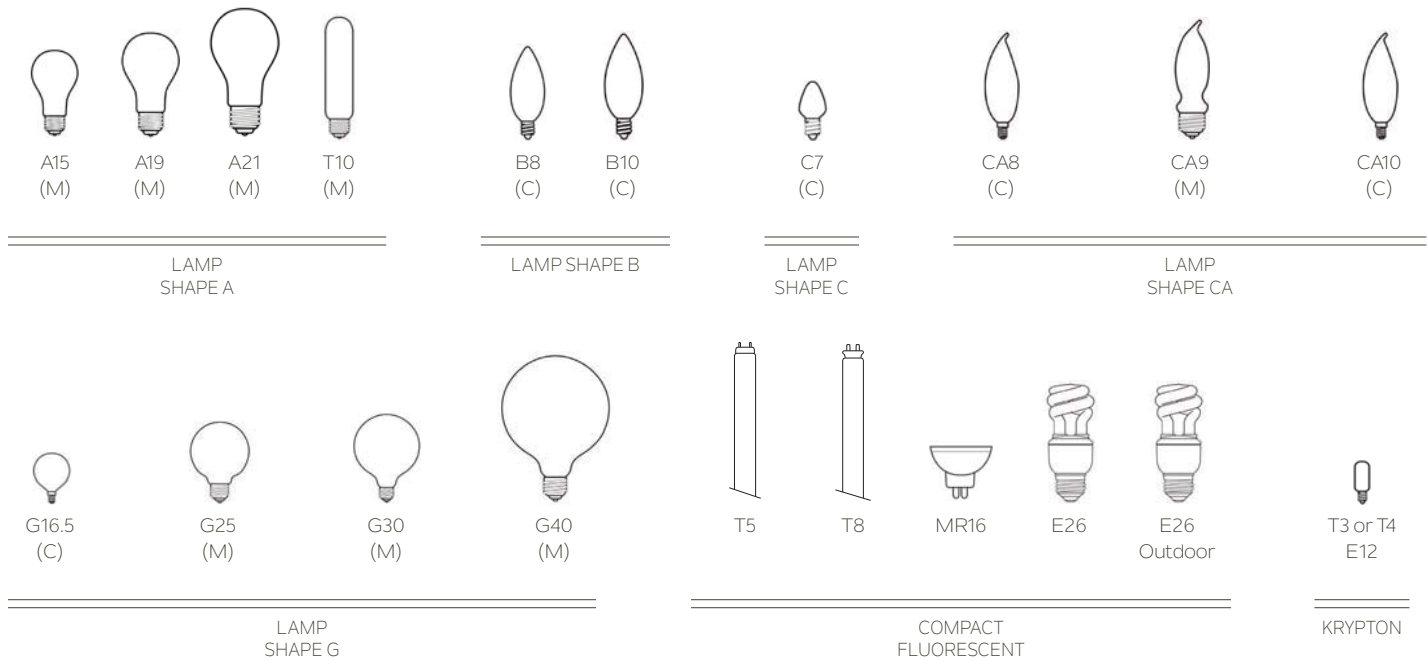

LIGHT BULB REFERENCE & ACCESSORIES

Incandescent and Compact Fluorescent Light Bulbs

Light-Emitting Diode (LED)

Look for this symbol throughout our catalog. This symbol indicates fixtures with an integrated LED light source.

LED Light Fixtures and Dimmer Switches

Refer to our listing of recommended dimmer switches that can be used with our LED light fixtures at: kichler.com/dimming

Standard Gauge Chain

Chain may be ordered in 3' lengths to supplement existing chain supplied with Kichler® fixtures. To order additional chain, look for the chain recommendations listed for fixtures requiring chain.