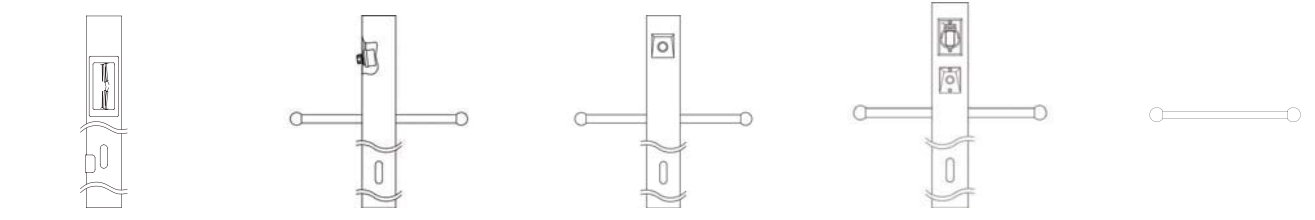

F | 9501 BK, WH **G** | 9502 BK **H** | 9505 AZ **J** | 49904 AZ, BK, WH **K** | 49907 AZ, BK, WH

L | 49914 AZ, BK **M** | 49950 BK **N** | 49951 BK, WH **O** | 49952 WH **P** | 49953 AZ, BK, WH

Q | 9531 BK **R** | 9540 BKT, LD **R** | 9540 BKT, LD **S** | 9530 BK, OB, OZ, PB, WH, WZC **T** | 9549 BKT **T** | 9549 LD

U | 9551 BK **V** | 9592 AGZ **V** | 9592 AZ **V** | 9592 BK **V** | 9592 RZ

Lamp Posts, Pedestal Mount Adapters and Miscellaneous

ITEM #	FINISH	DIMENSIONS	NOTES
F	9501 BK, WH	3W x 84H	Direct Burial Aluminum Post with Ladder Rest.
G	9502 BK	3W x 84H	Direct Burial Aluminum Post with Ladder Rest and Internal Photocell (Repl. Internal Photocell 49950).
H	9505 AZ	3W x 84H	Direct Burial Aluminum Post with Ladder Rest.
J	49904 AZ, BK, WH	3W x 84H	Direct Burial Aluminum Post with Ladder Rest and External Photocell (Repl. External Photocell 49951).
K	49907 AZ, BK, WH	3W x 84H	Direct Burial Aluminum Post with Ladder Rest, External Photocell and GCO (Replacement External Photocell 49951 or GCO 49952).
L	49914 AZ, BK	3W x 144H	Direct Burial Aluminum Post.
M	49950 BK	---	Replacement Internal Photocell (Black Only) (Not Shown).
N	49951 BK, WH	---	Replacement External Photocell (Not Shown).
O	49952 WH	---	Replacement GCO (Not Shown).
P	49953 AZ, BK, WH	1.5H x 15.75L	Replacement Ladder Rest.
Q	9531 BK	8W x 9H	Cast Aluminum Pedestal Mount, hardware included (#10 Philips, SS wood screws).
R	9540 BKT, LD	10W x 4.75H	Cast Aluminum Pedestal Mount, hardware included (J-bolts).
S	9530 BK, OB, OZ, PB, WH, WZC	7W x 3.5H	Cast Aluminum Pedestal Mount (PB is Solid Cast Brass), hardware not included.
T	9549 BKT, LD	10W x 5.75H	Cast Aluminum Pedestal Mount, hardware included (J-bolts). Requires 4" Post.
U	9551 BK	9.5W x 9.5H	Cast Aluminum Pedestal Mount, hardware included (#10 Philips, SS wood screws).
V	9592 AGZ, AZ, BK, RZ	5.75W x 3.5H	Cast Aluminum Pedestal Mount.

Measurements shown in inches. U.S. & Canada Patent Pending.