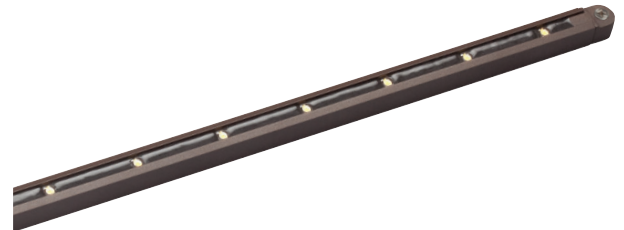

Hardscape – LED & Accessories

Name	1 LED Fixture (without Bracket) - 3" L	
SKU & Finish	15734 AZT30 15734 BBR30 15734 CO30	15734 GRY30 15734 SD30 15734 WHT30
Watt/VA	.19W/.28VA	
Kelvin & Lumens	3000K - Pure White 8.6 lm, 45 lm/W	

Name	3 LED Fixture (without Bracket) - 6.9" L	
SKU & Finish	15735 AZT30 15735 BBR30 15735 CO30	15735 GRY30 15735 SD30 15735 WHT30
Watt/VA	.75W/1.3VA	
Kelvin & Lumens	3000K - Pure White 44.5 lm, 59 lm/W	

Name	6 LED Fixture (without Bracket) - 12.9" L	
SKU & Finish	15736 AZT30 15736 BBR30 15736 CO30	15736 GRY30 15736 SD30 15736 WHT30
Watt/VA	1.4W/2.4VA	
Kelvin & Lumens	3000K - Pure White 88 lm, 61 lm/W	